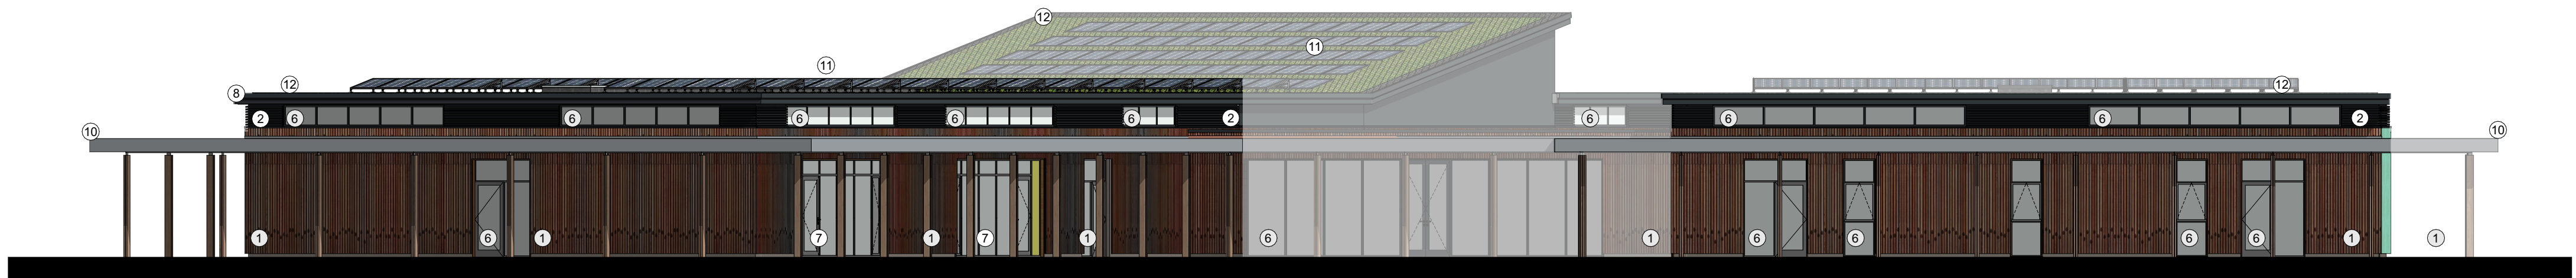

Elevation 5

Elevation 6

Elevation 7

Elevation 8

Materials Legend

- | | |
|---------------------------------------------------------------|--------------------------------------------------------------------------------------------|
| ① Main wall cladding - burned timber | ⑦ PPC Aluminium windows with coloured glass panels |
| ② High level cladding - PPC aluminium louvre cladding | ⑧ PPC Aluminium gutters and downpipes |
| ③ Feature cladding 1 | ⑨ PPC Aluminium parapet copings |
| ④ Feature cladding 2 | ⑩ Timber canopy with polycarbonate roof and continuous bulkhead to conceal sprinkler pipes |
| ⑤ PPC aluminium louvre panel with frameless full louvre doors | ⑪ PV Panels |
| ⑥ PPC Aluminium windows and doors | ⑫ Green roof |