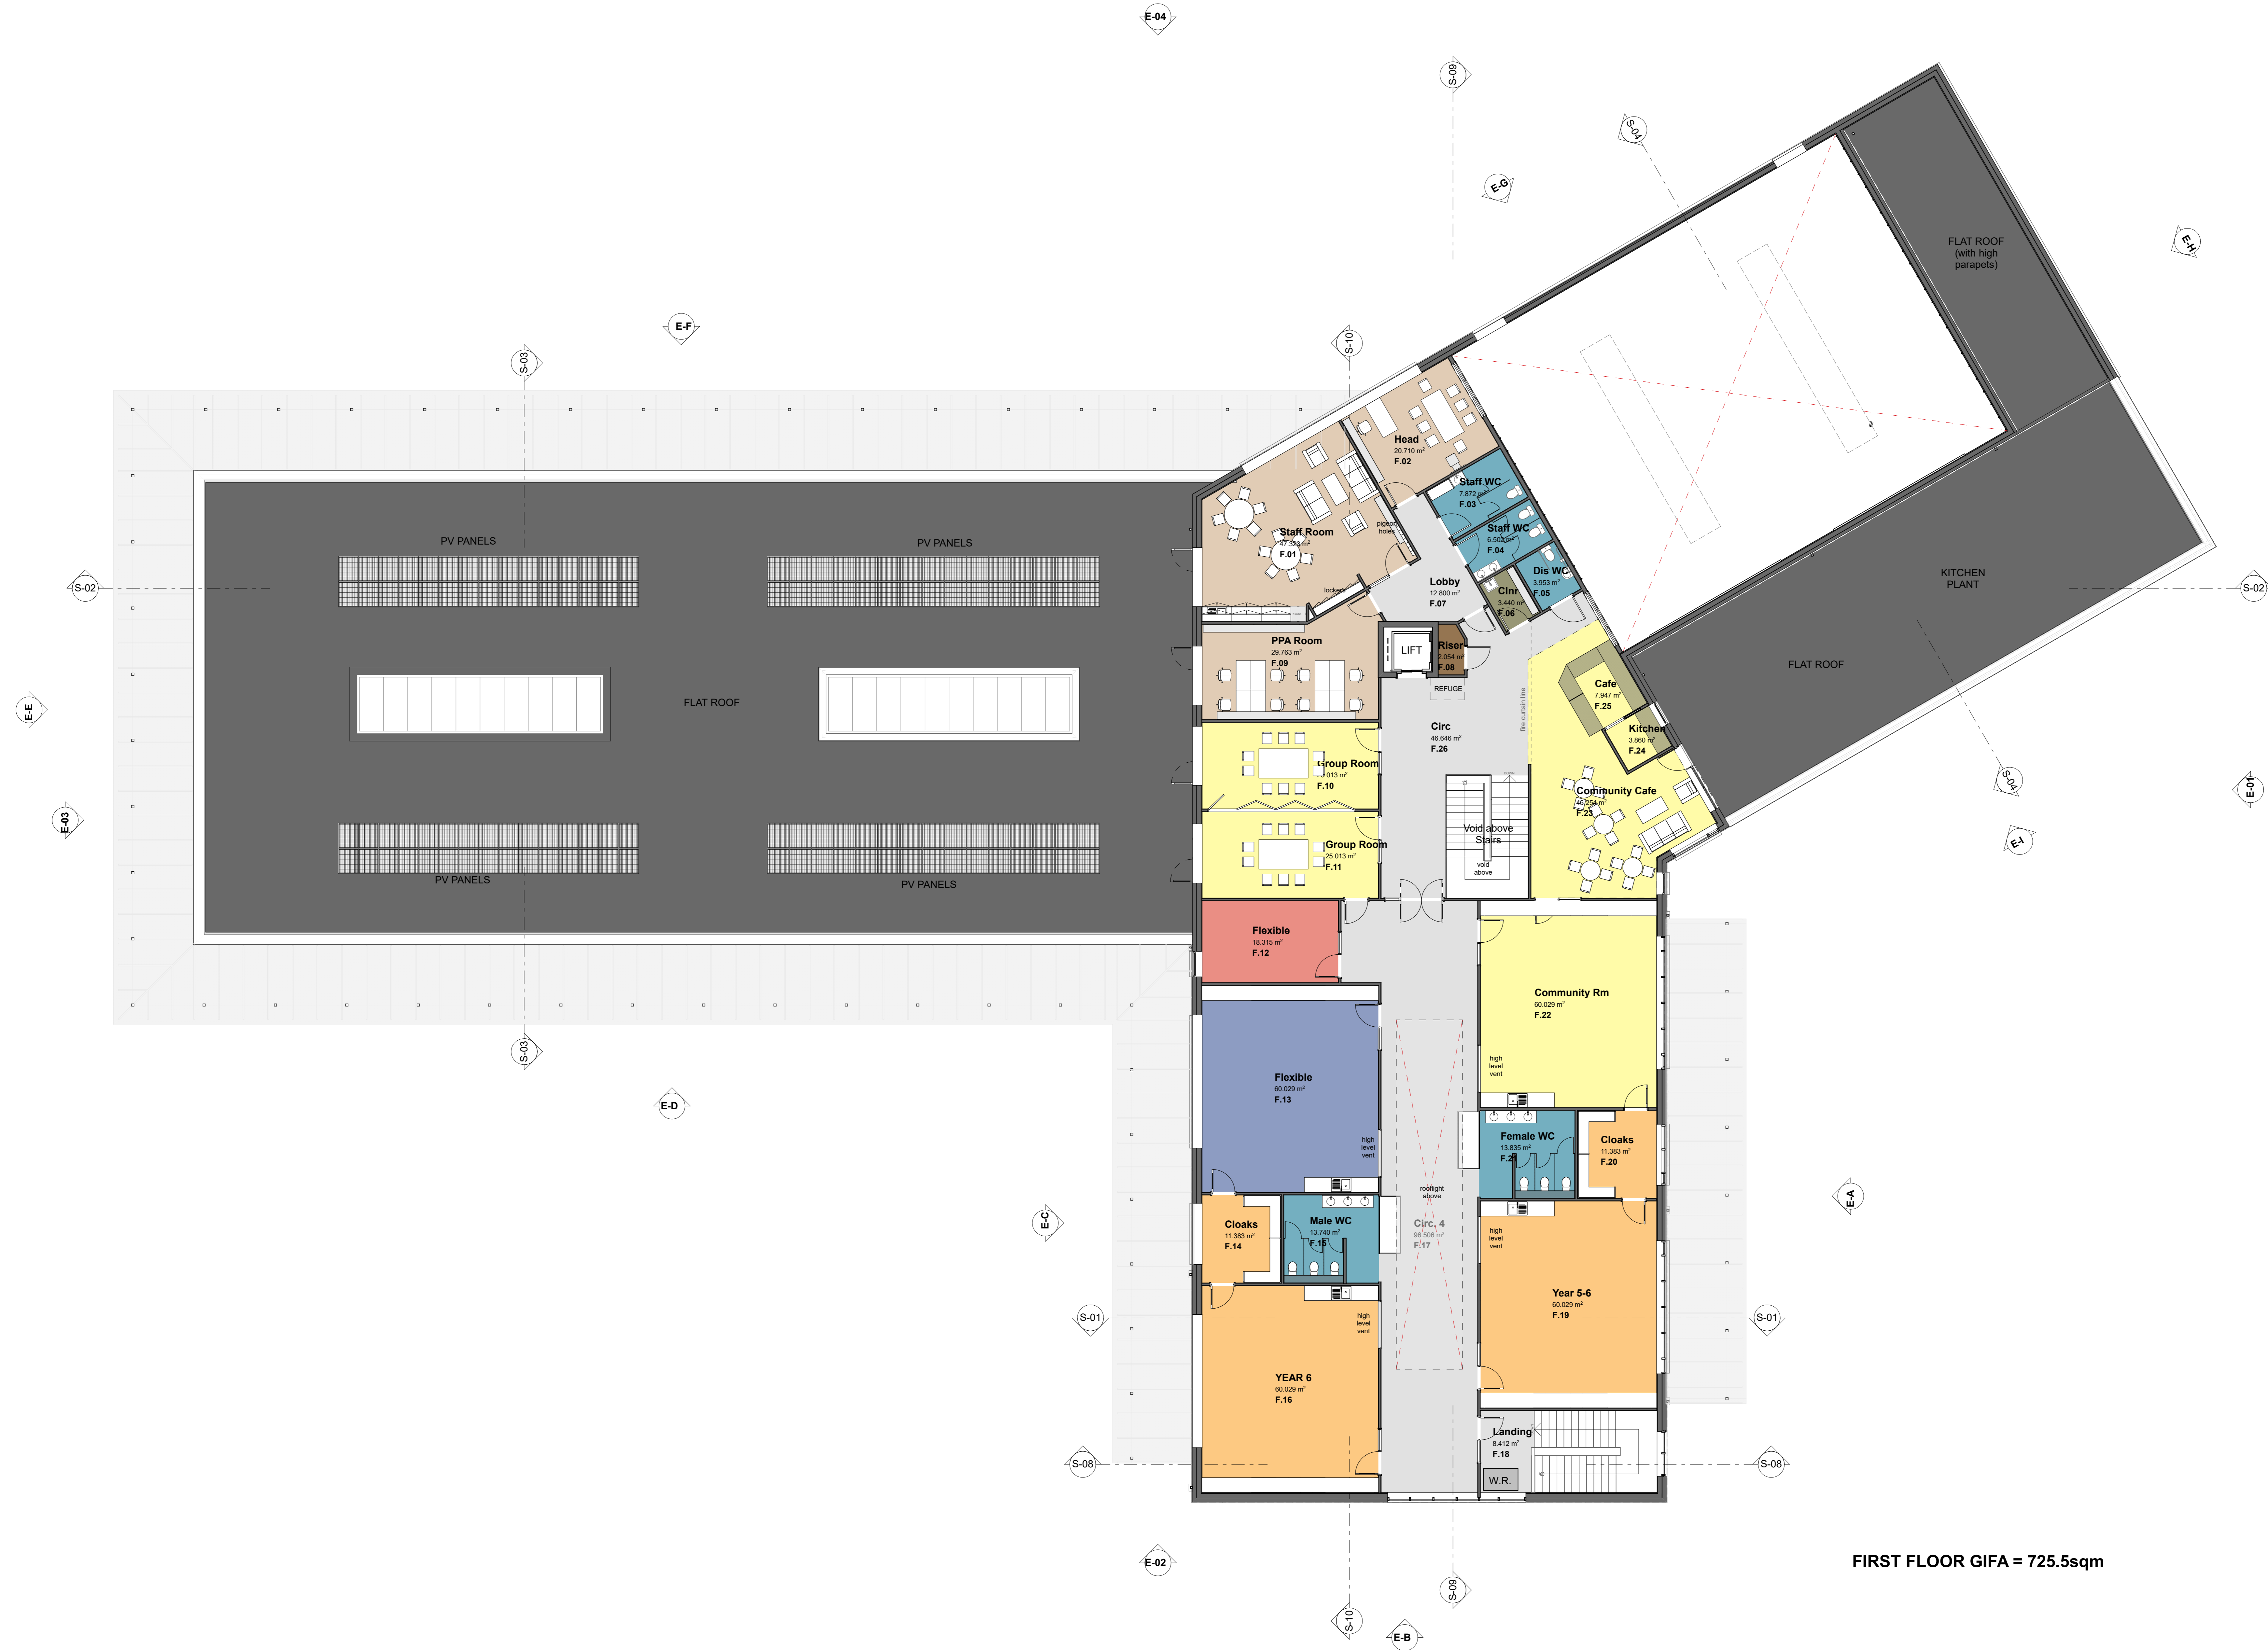

SCALE KEY:

FIRST FLOOR GIFA = 725.5sqm