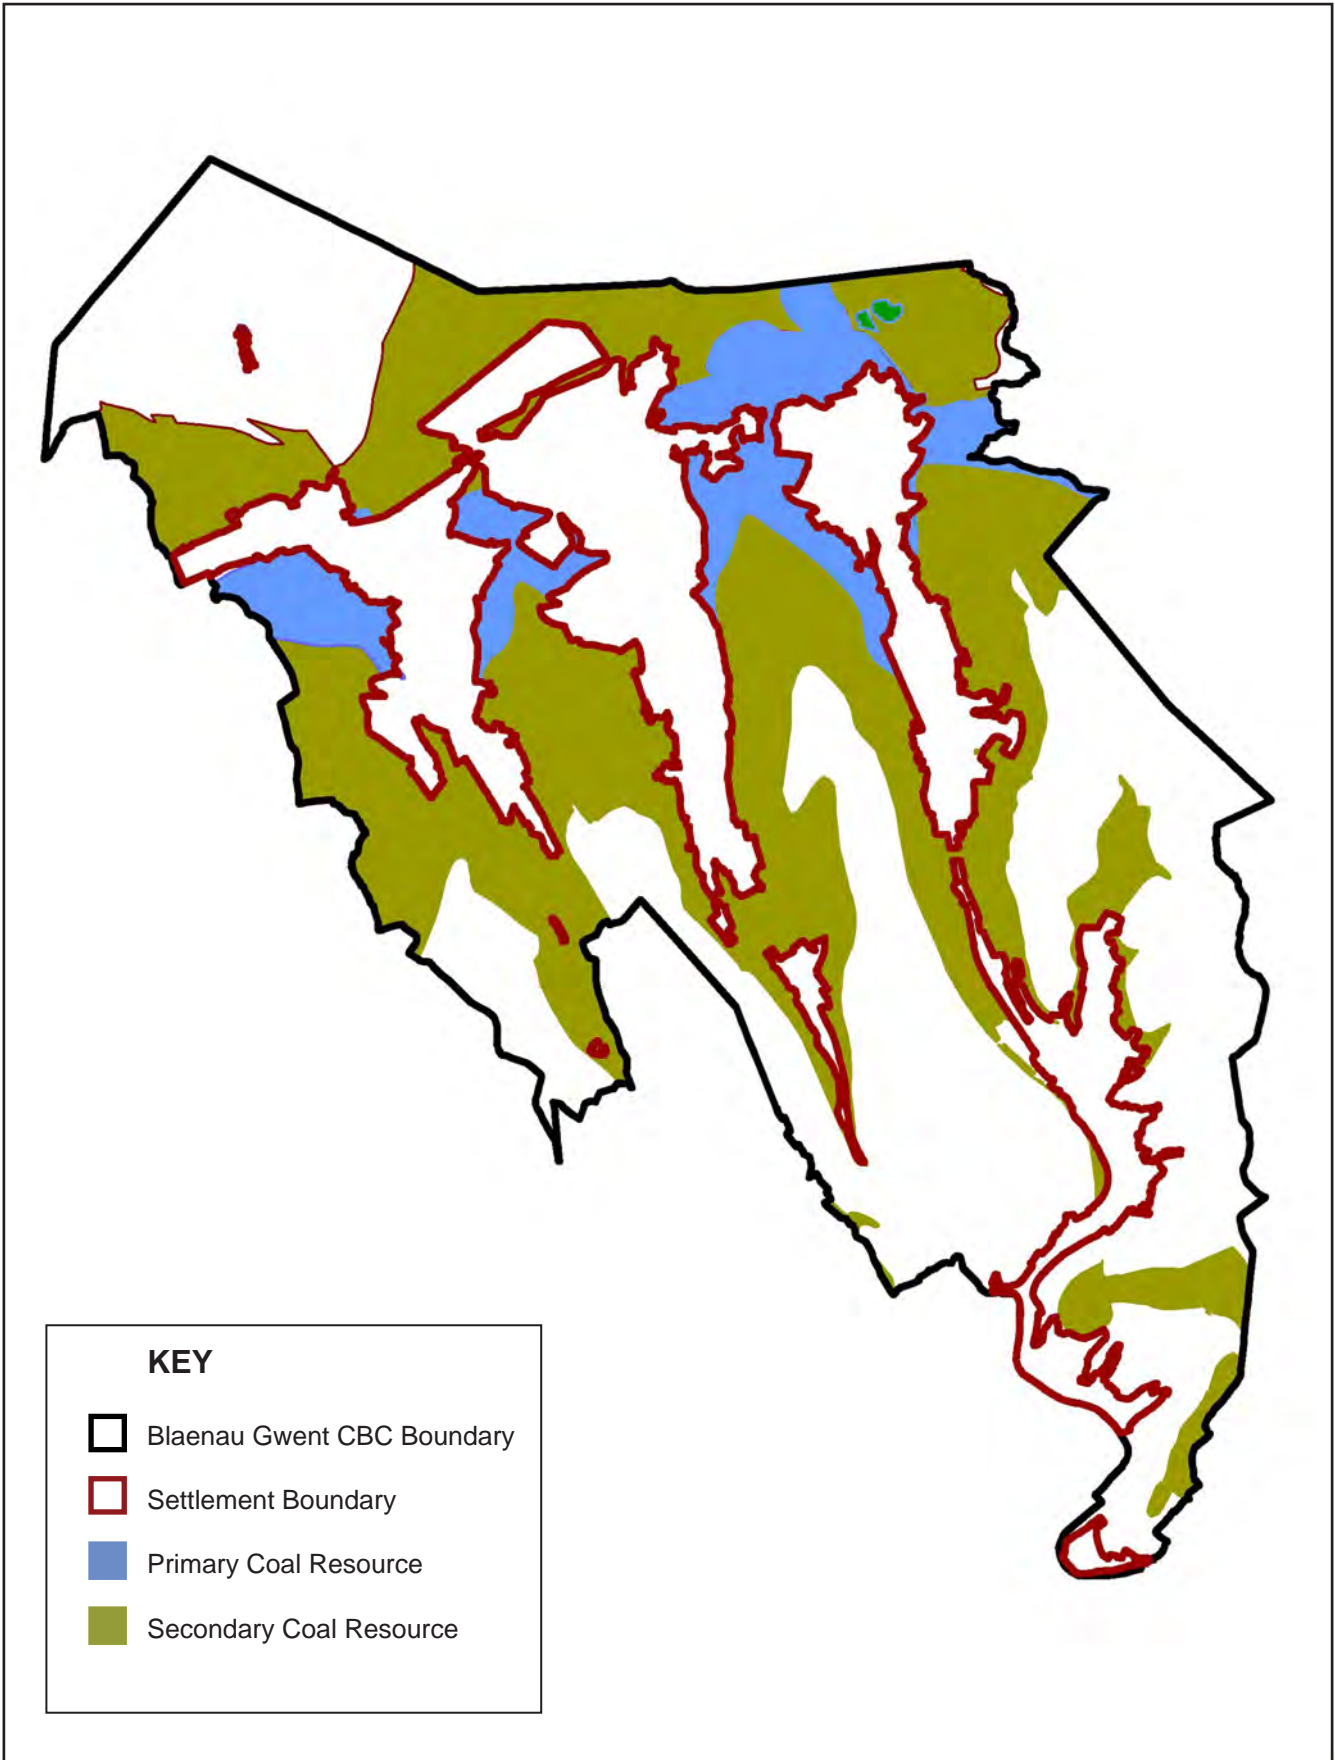

Date : 13/09/2012	Blaenau Gwent Local Development Plan	 <p>Blaenau Gwent County Borough Council Regeneration Division</p>
Scale : 1:85000	Coal Safeguarding Areas	

KEY	
	Blaenau Gwent CBC Boundary
	Settlement Boundary
	Primary Coal Resource
	Secondary Coal Resource