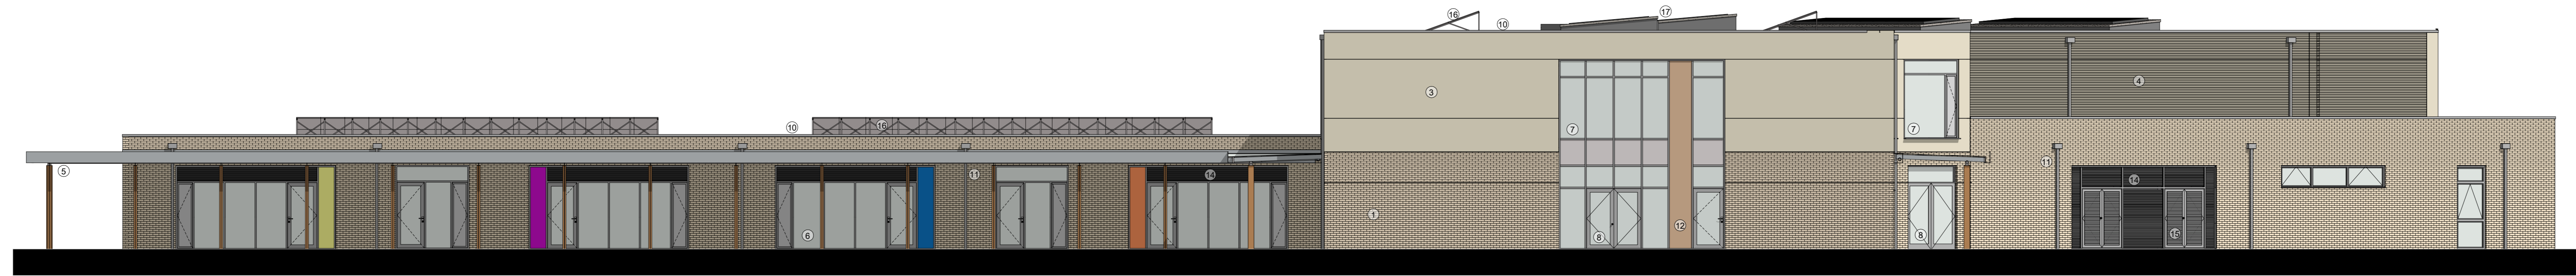

Materials Legend

- ① Clay facing linear bricks - Colour Buff - Stretcher bond
- ② Clay facing brick - Colour Buff - Brick slips stack bonded
- ③ Fibre cement rainscreen cladding
- ④ Fibre cement louvers cladding
- ⑤ PPC aluminium sheltered canopy with glass roof and timber supports
- ⑥ PPC Aluminium curtain walling windows with coloured glass strip - Colour Light Grey
- ⑦ PPC Aluminium curtain walling windows - Colour Light Grey
- ⑧ PPC Aluminium doors with glazing - Colour Light Grey
- ⑨ PPC Aluminium solid doors - Colour Light Grey
- ⑩ PPC Aluminium parapet copings - Colour Light Grey
- ⑪ PPC Aluminium downpipes and rainwater goods - Colour Light Grey
- ⑫ HPL Cladding Panel to curtain walling
- ⑬ Large Fibre cement signage
- ⑭ PPC Aluminium louvers
- ⑮ PPC Aluminium louvered doors to Plant Room
- ⑯ PV Panels to Roof
- ⑰ Rooflights

North Elevation

East Elevation

South Elevation

West Elevation