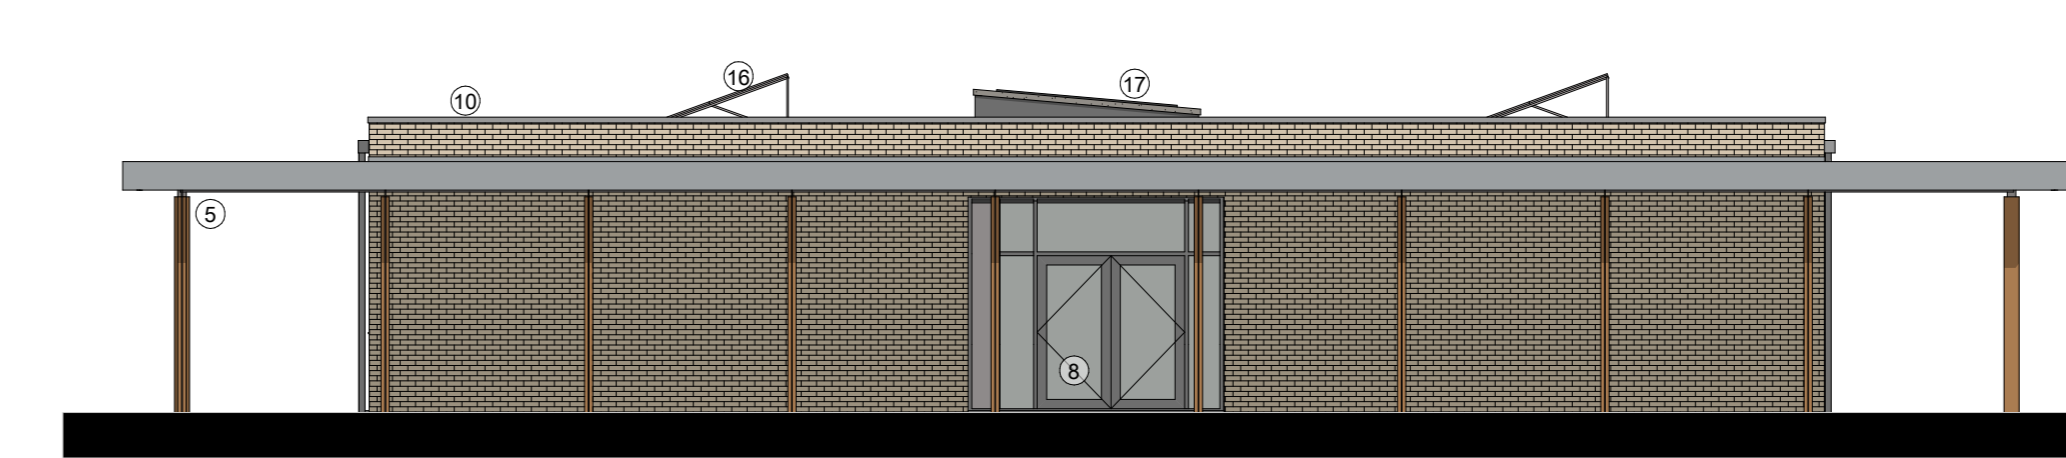

Materials Legend

- ① Clay facing linear bricks - Colour Buff - Stretcher bond
- ② Clay facing brick - Colour Buff - Brick slips stack bonded
- ③ Fibre cement rainscreen cladding
- ④ Fibre cement louvres cladding
- ⑤ PPC aluminium sheltered canopy with glass roof and timber supports
- ⑥ PPC Aluminium curtain walling windows with coloured glass strip - Colour Light Grey
- ⑦ PPC Aluminium curtain walling windows - Colour Light Grey
- ⑧ PPC Aluminium doors with glazing - Colour Light Grey
- ⑨ PPC Aluminium solid doors - Colour Light Grey
- ⑩ PPC Aluminium parapet copings - Colour Light Grey
- ⑪ PPC Aluminium downpipes and rainwater goods - Colour Light Grey
- ⑫ HPL Cladding Panel to curtain walling
- ⑬ Large Fibre cement signage
- ⑭ PPC Aluminium louvres
- ⑮ PPC Aluminium louvred doors to Plant Room
- ⑯ PV Panels to Roof
- ⑰ Rooflights

Elevation A

Elevation B

Elevation C

Elevation D

Elevation E

Elevation F

Elevation G

Elevation H

Elevation I