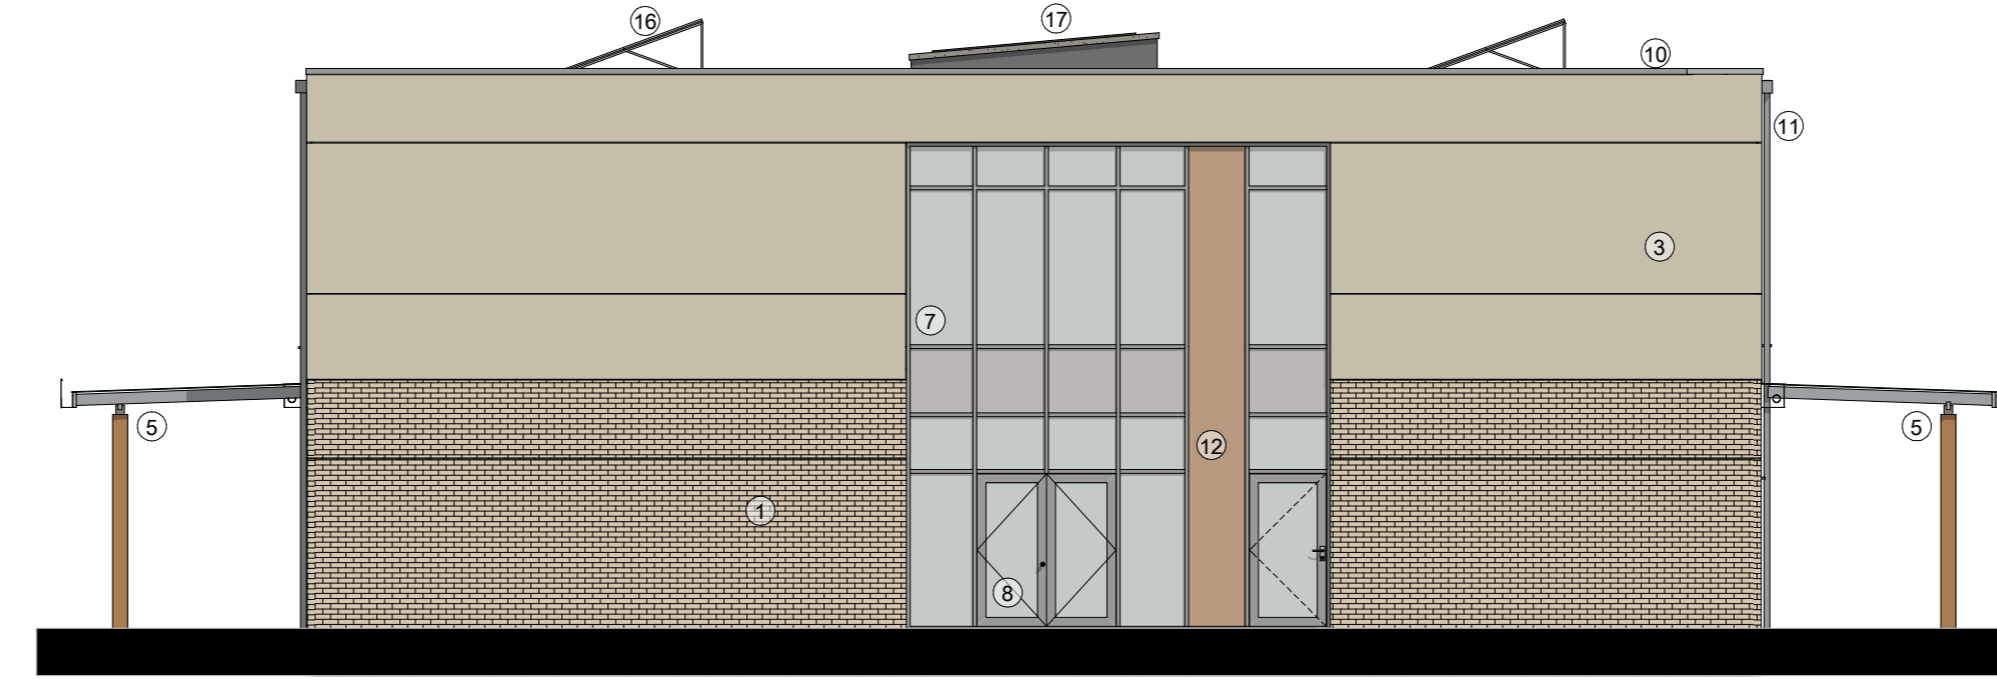

Materials Legend

- ① Clay facing linear bricks - Colour Buff - Stretcher bond
- ② Clay facing brick - Colour Buff - Brick slips stack bonded
- ③ Fibre cement rainscreen cladding
- ④ Fibre cement louvres cladding
- ⑤ PPC aluminium sheltered canopy with glass roof and timber supports
- ⑥ PPC Aluminium curtain walling windows with coloured glass strip - Colour Light Grey
- ⑦ PPC Aluminium curtain walling windows - Colour Light Grey
- ⑧ PPC Aluminium doors with glazing - Colour Light Grey
- ⑨ PPC Aluminium solid doors - Colour Light Grey
- ⑩ PPC Aluminium parapet copings - Colour Light Grey
- ⑪ PPC Aluminium downpipes and rainwater goods - Colour Light Grey
- ⑫ HPL Cladding Panel to curtain walling
- ⑬ Large Fibre cement signage
- ⑭ PPC Aluminium louvres
- ⑮ PPC Aluminium louvred doors to Plant Room
- ⑯ PV Panels to Roof
- ⑰ Rooflights

Elevation A

Elevation B

Elevation C

Elevation D

Elevation E

Elevation F

Elevation G

Elevation H

Elevation I