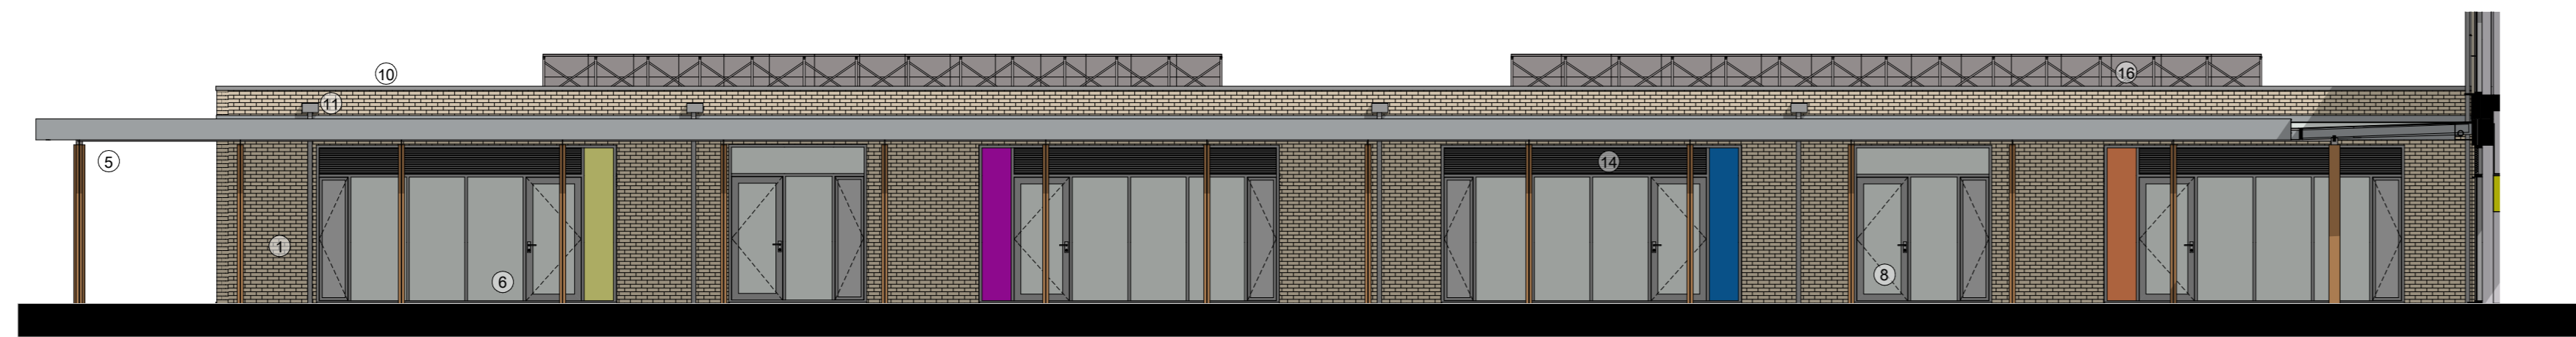

Materials Legend

- ① Clay facing linear bricks - Colour Buff - Stretcher bond
- ② Clay facing brick - Colour Buff - Brick slips stack bonded
- ③ Fibre cement rainscreen cladding
- ④ Fibre cement louvres cladding
- ⑤ PPC aluminium sheltered canopy with glass roof and timber supports
- ⑥ PPC Aluminium curtain walling windows with coloured glass strip - Colour Light Grey
- ⑦ PPC Aluminium curtain walling windows - Colour Light Grey
- ⑧ PPC Aluminium doors with glazing - Colour Light Grey
- ⑨ PPC Aluminium solid doors - Colour Light Grey
- ⑩ PPC Aluminium parapet copings - Colour Light Grey
- ⑪ PPC Aluminium downpipes and rainwater goods - Colour Light Grey
- ⑫ HPL Cladding Panel to curtain walling
- ⑬ Large Fibre cement signage
- ⑭ PPC Aluminium louvres
- ⑮ PPC Aluminium louvred doors to Plant Room
- ⑯ PV Panels to Roof
- ⑰ Rooflights

Elevation A

Elevation B

Elevation C

Elevation D

Elevation E

Elevation F

Elevation G

Elevation H

Elevation I