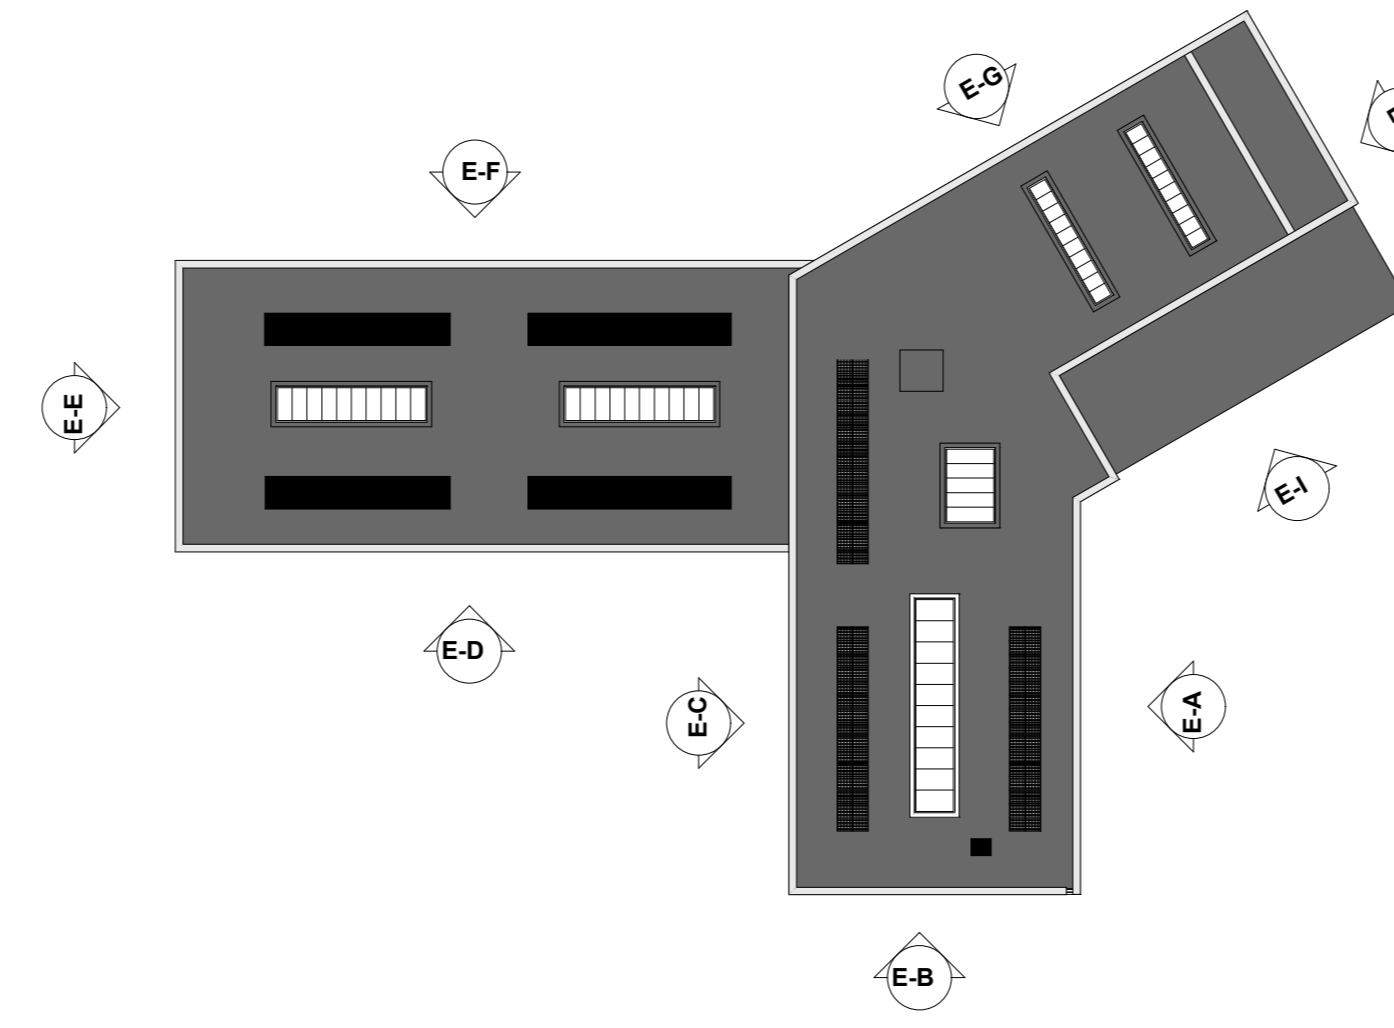

Materials Legend

- ① Clay facing linear bricks - Colour Buff - Stretcher bond
- ② Clay facing brick - Colour Buff - Brick slips stack bonded
- ③ Fibre cement rainscreen cladding
- ④ Fibre cement louvres cladding
- ⑤ PPC aluminium sheltered canopy with glass roof and timber supports
- ⑥ PPC Aluminium curtain walling windows with coloured glass strip - Colour Light Grey
- ⑦ PPC Aluminium curtain walling windows - Colour Light Grey
- ⑧ PPC Aluminium doors with glazing - Colour Light Grey
- ⑨ PPC Aluminium solid doors - Colour Light Grey
- ⑩ PPC Aluminium parapet copings - Colour Light Grey
- ⑪ PPC Aluminium downpipes and rainwater goods - Colour Light Grey
- ⑫ HPL Cladding Panel to curtain walling
- ⑬ Large Fibre cement signage
- ⑭ PPC Aluminium louvres
- ⑮ PPC Aluminium louvred doors to Plant Room
- ⑯ PV Panels to Roof
- ⑰ Rooflights

Elevation A

Elevation B

Elevation C

Elevation D

Elevation E

Elevation F

Elevation G

Elevation H

Elevation I