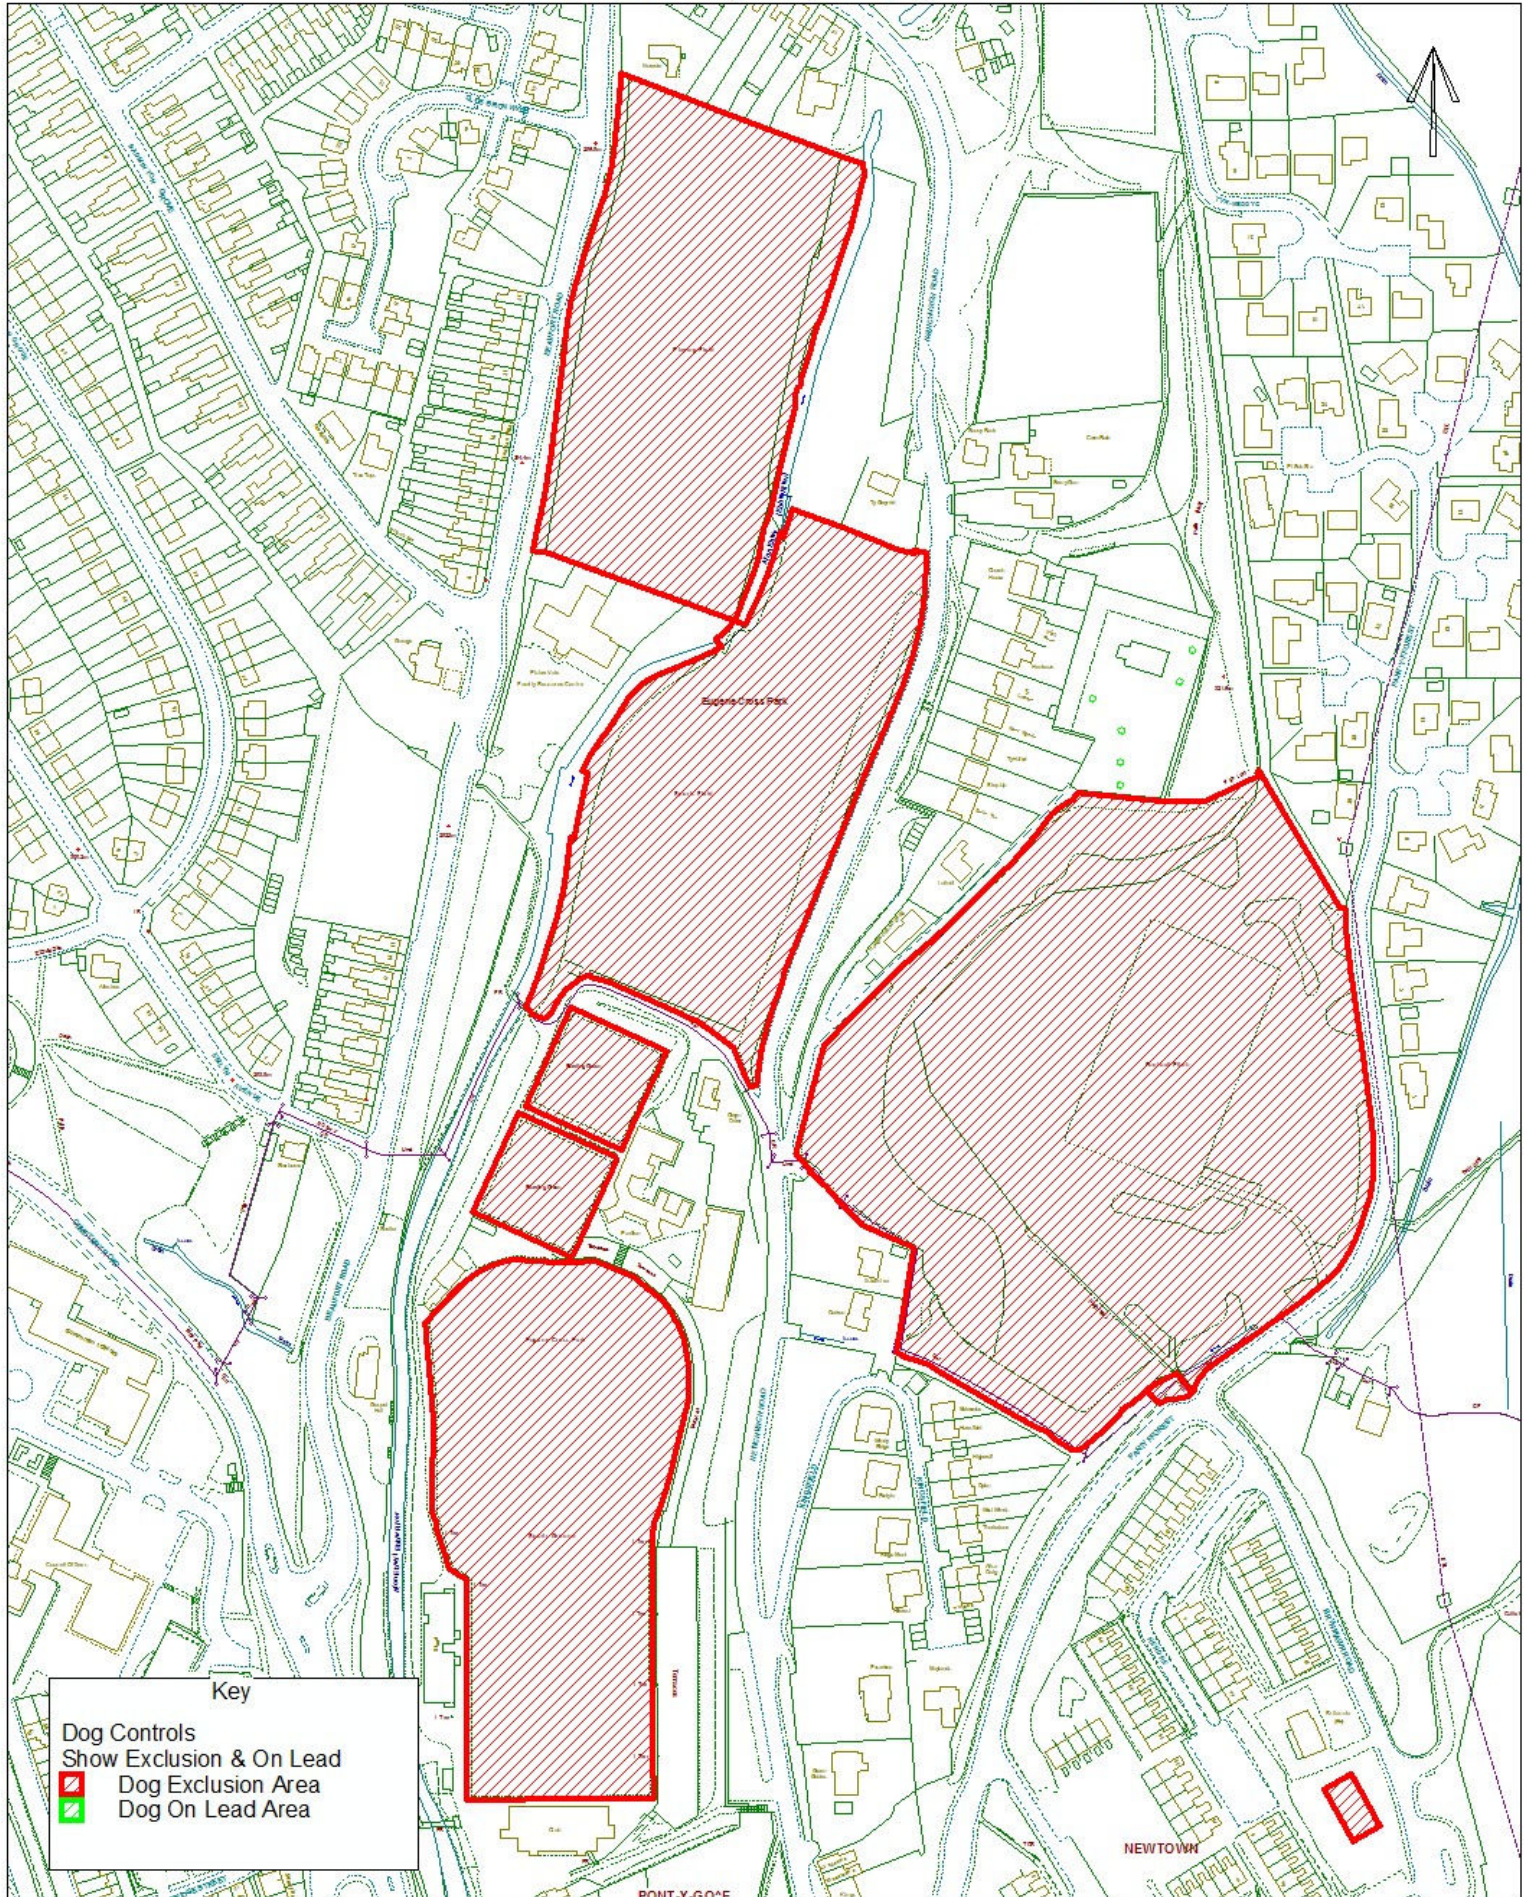

## Dog Controls - Public Space Protection Order

Order Ref. No:	PSPO-DC-075 & PSPO-DC-076		
Site Name:	Recreation Grounds at Eugene Cross Park and Pantyfforest, Ebbw Vale.		
Easting:	316960	Northing:	210506

Reproduced from the Ordnance Survey Mapping with the permission of Her Majesty's Stationary Office (C) Crown Copyright. Unauthorised reproduction infringes Crown Copyright and may lead to prosecution or civil proceedings. BGCBC - LA09002L.  
Atgynhyrchwyd o Fapiau'r Ordnance Survey chaniatad Rheolwr Llyfrfa Ei Mawrhydi (c) Hawlfraint y Goron.  
Y mae atgynhyrchu heb awdurdod yn torri Hawlfraint y Goron a gall arwain at erlyniad neu achosion sifil. BGCBC - LA09002L

Key

- Dog Controls
- Show Exclusion & On Lead
- Dog Exclusion Area
- Dog On Lead Area