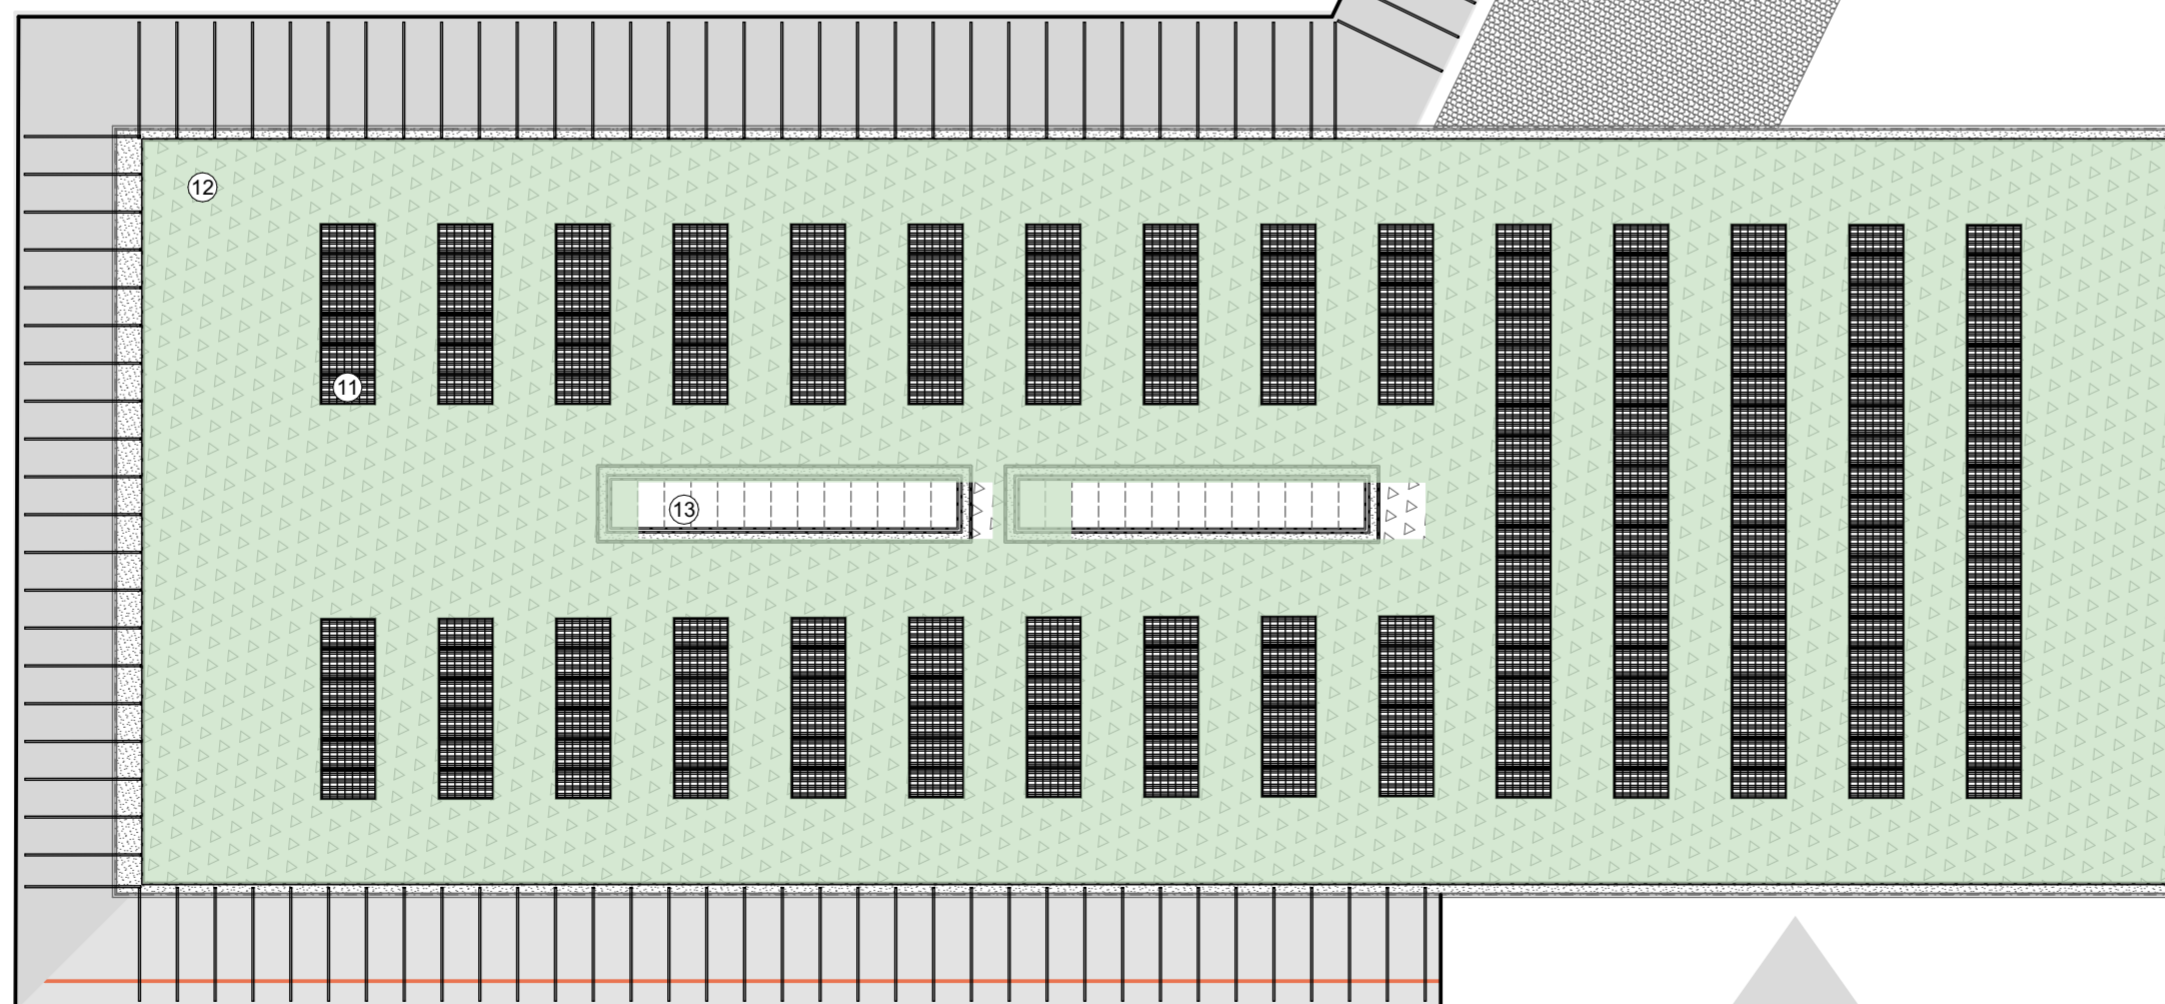

Materials Legend

- ① Main wall cladding - burned timber
- ② High level cladding - PPC aluminium louvre cladding
- ③ Feature cladding 1
- ④ Feature cladding 2
- ⑤ PPC aluminium louvre panel with frameless full louvre doors
- ⑥ PPC Aluminium windows and doors
- ⑦ PPC Aluminium windows with coloured glass panels
- ⑧ PPC Aluminium gutters and downpipes
- ⑨ PPC Aluminium parapet copings
- ⑩ Timber canopy with polycarbonate roof and continuous bulkhead to conceal sprinkler pipes
- ⑪ PV Panels
- ⑫ Green roof
- ⑬ Roof Lights
- ⑭ Bitumen Membrane
- ⑮ Polycarbonate Sheets to Canopy

Entrance