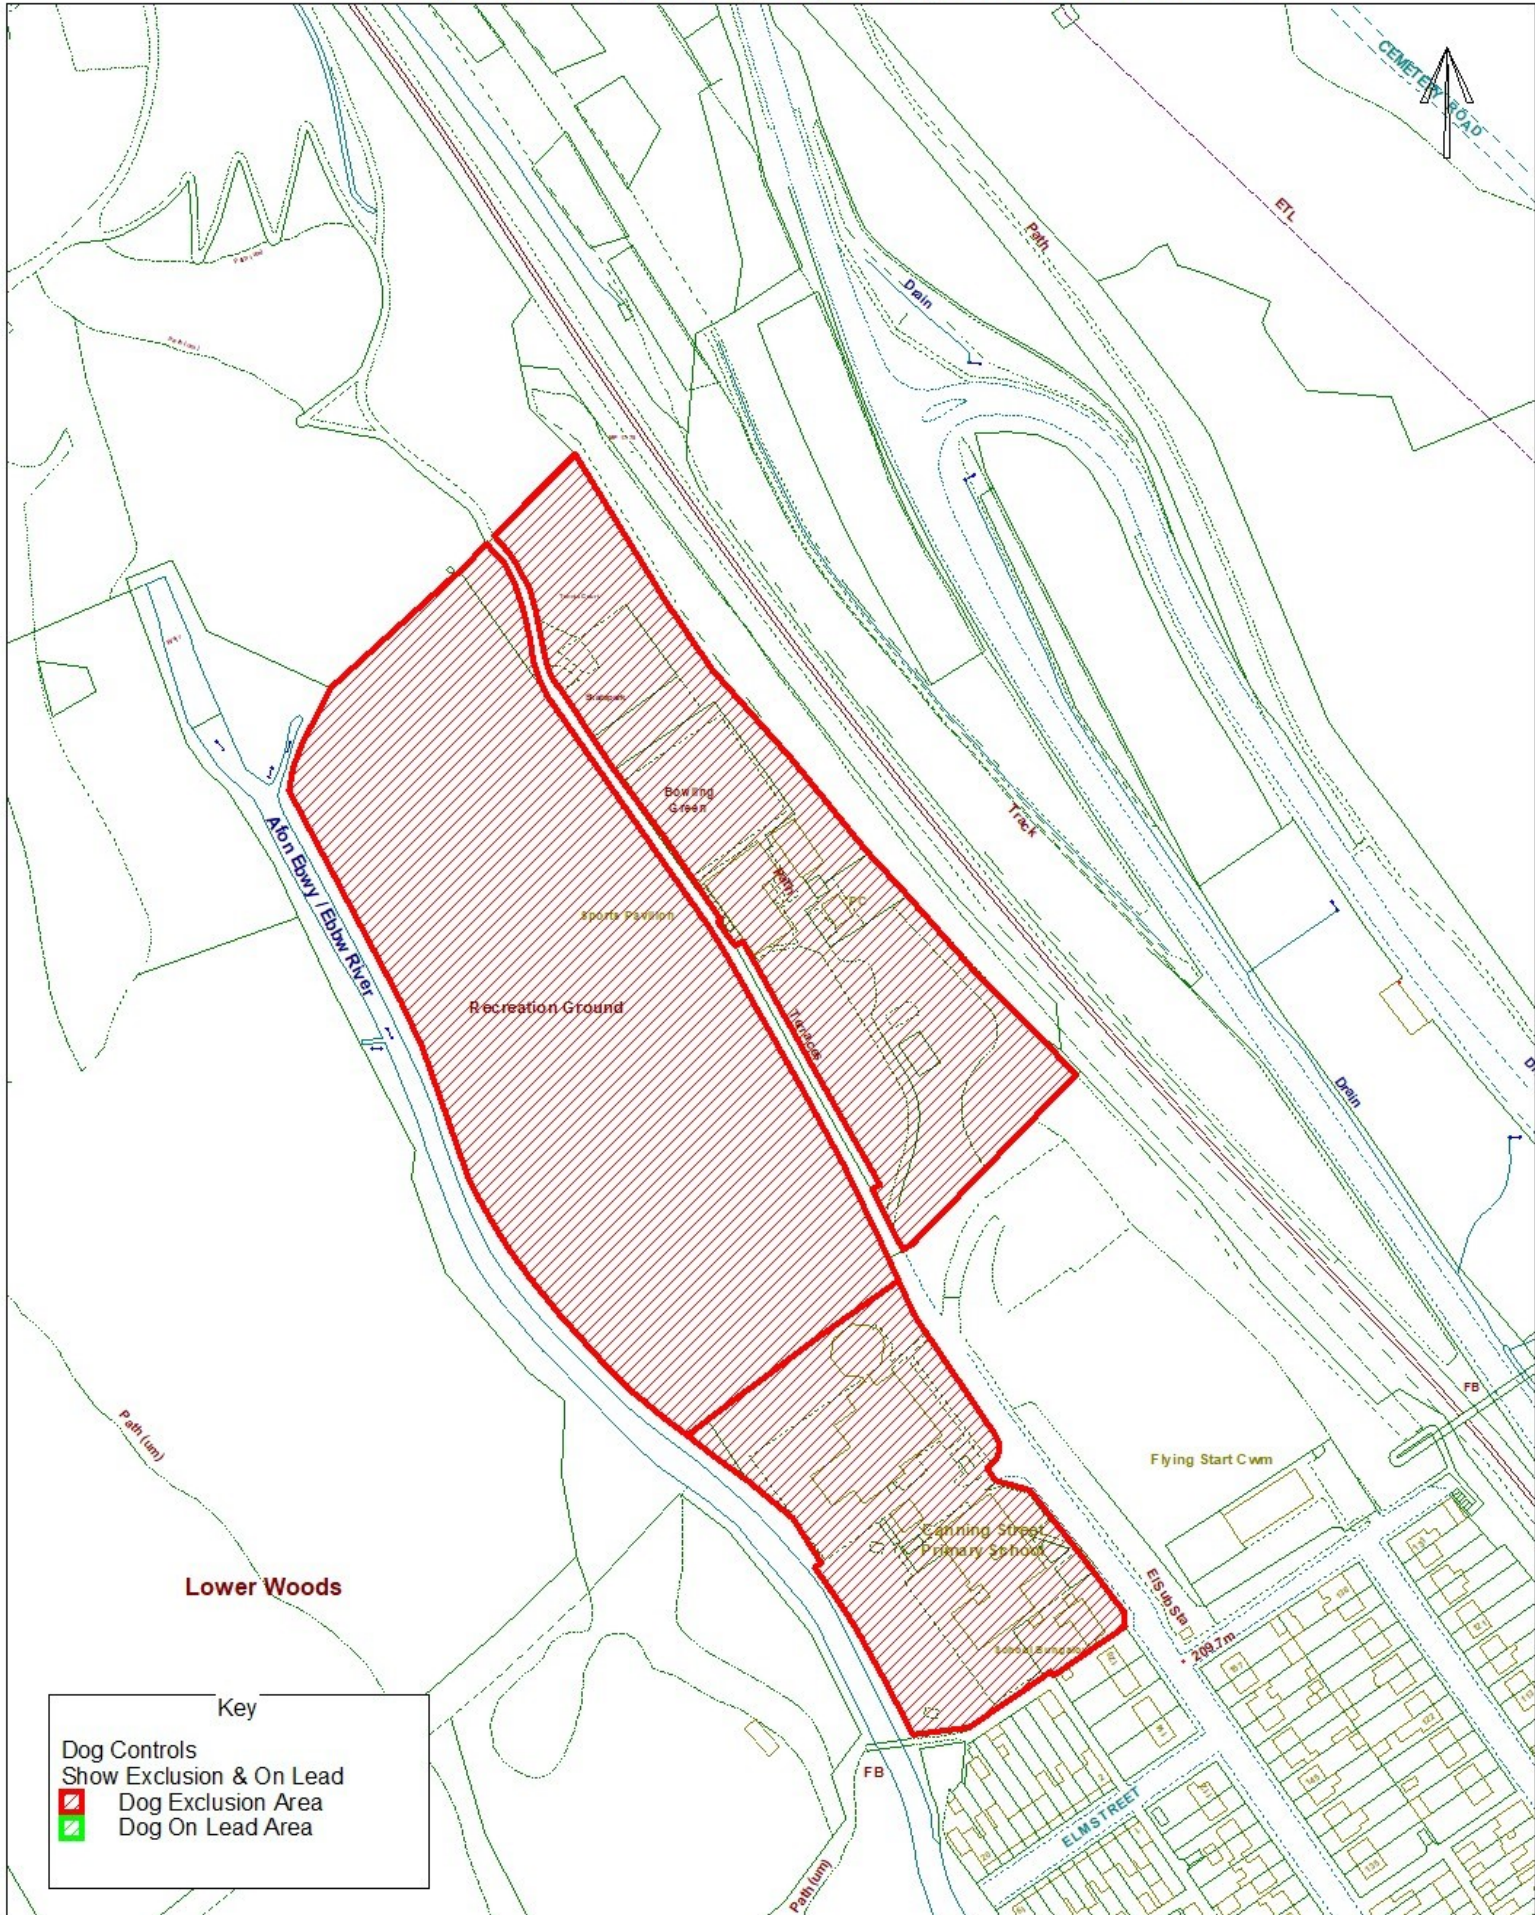

Blaenau Gwent County Borough Council

Dog Controls - Public Space Protection Order

Order Ref. No: PSPO-DC-091 & PSPO-DC-093

Site Name: Cwm Primary School & Recreation Ground, Cwm Ebbw Vale

Easting: 318019 Northing: 205938

Reproduced from the Ordnance Survey Mapping with the permission of Her Majesty's Stationary Office (C) Crown Copyright. Unauthorised reproduction infringes Crown Copyright and may lead to prosecution or civil proceedings. BGCB - LA09002L.

Atgynhychwyd o Fapiau'r Ordnance Survey chaniatad Rheolwr Llyfffa Ei Mawrhydi (c) Hawffraint y Goron.

Y mae atgynhyrchu heb awdurdod yn torri Hawffraint y Goron a gall arwain at erlyniad neu achosion sifil. BGCB - LA09002L

Key

- Dog Controls
- Show Exclusion & On Lead
-  Dog Exclusion Area
-  Dog On Lead Area