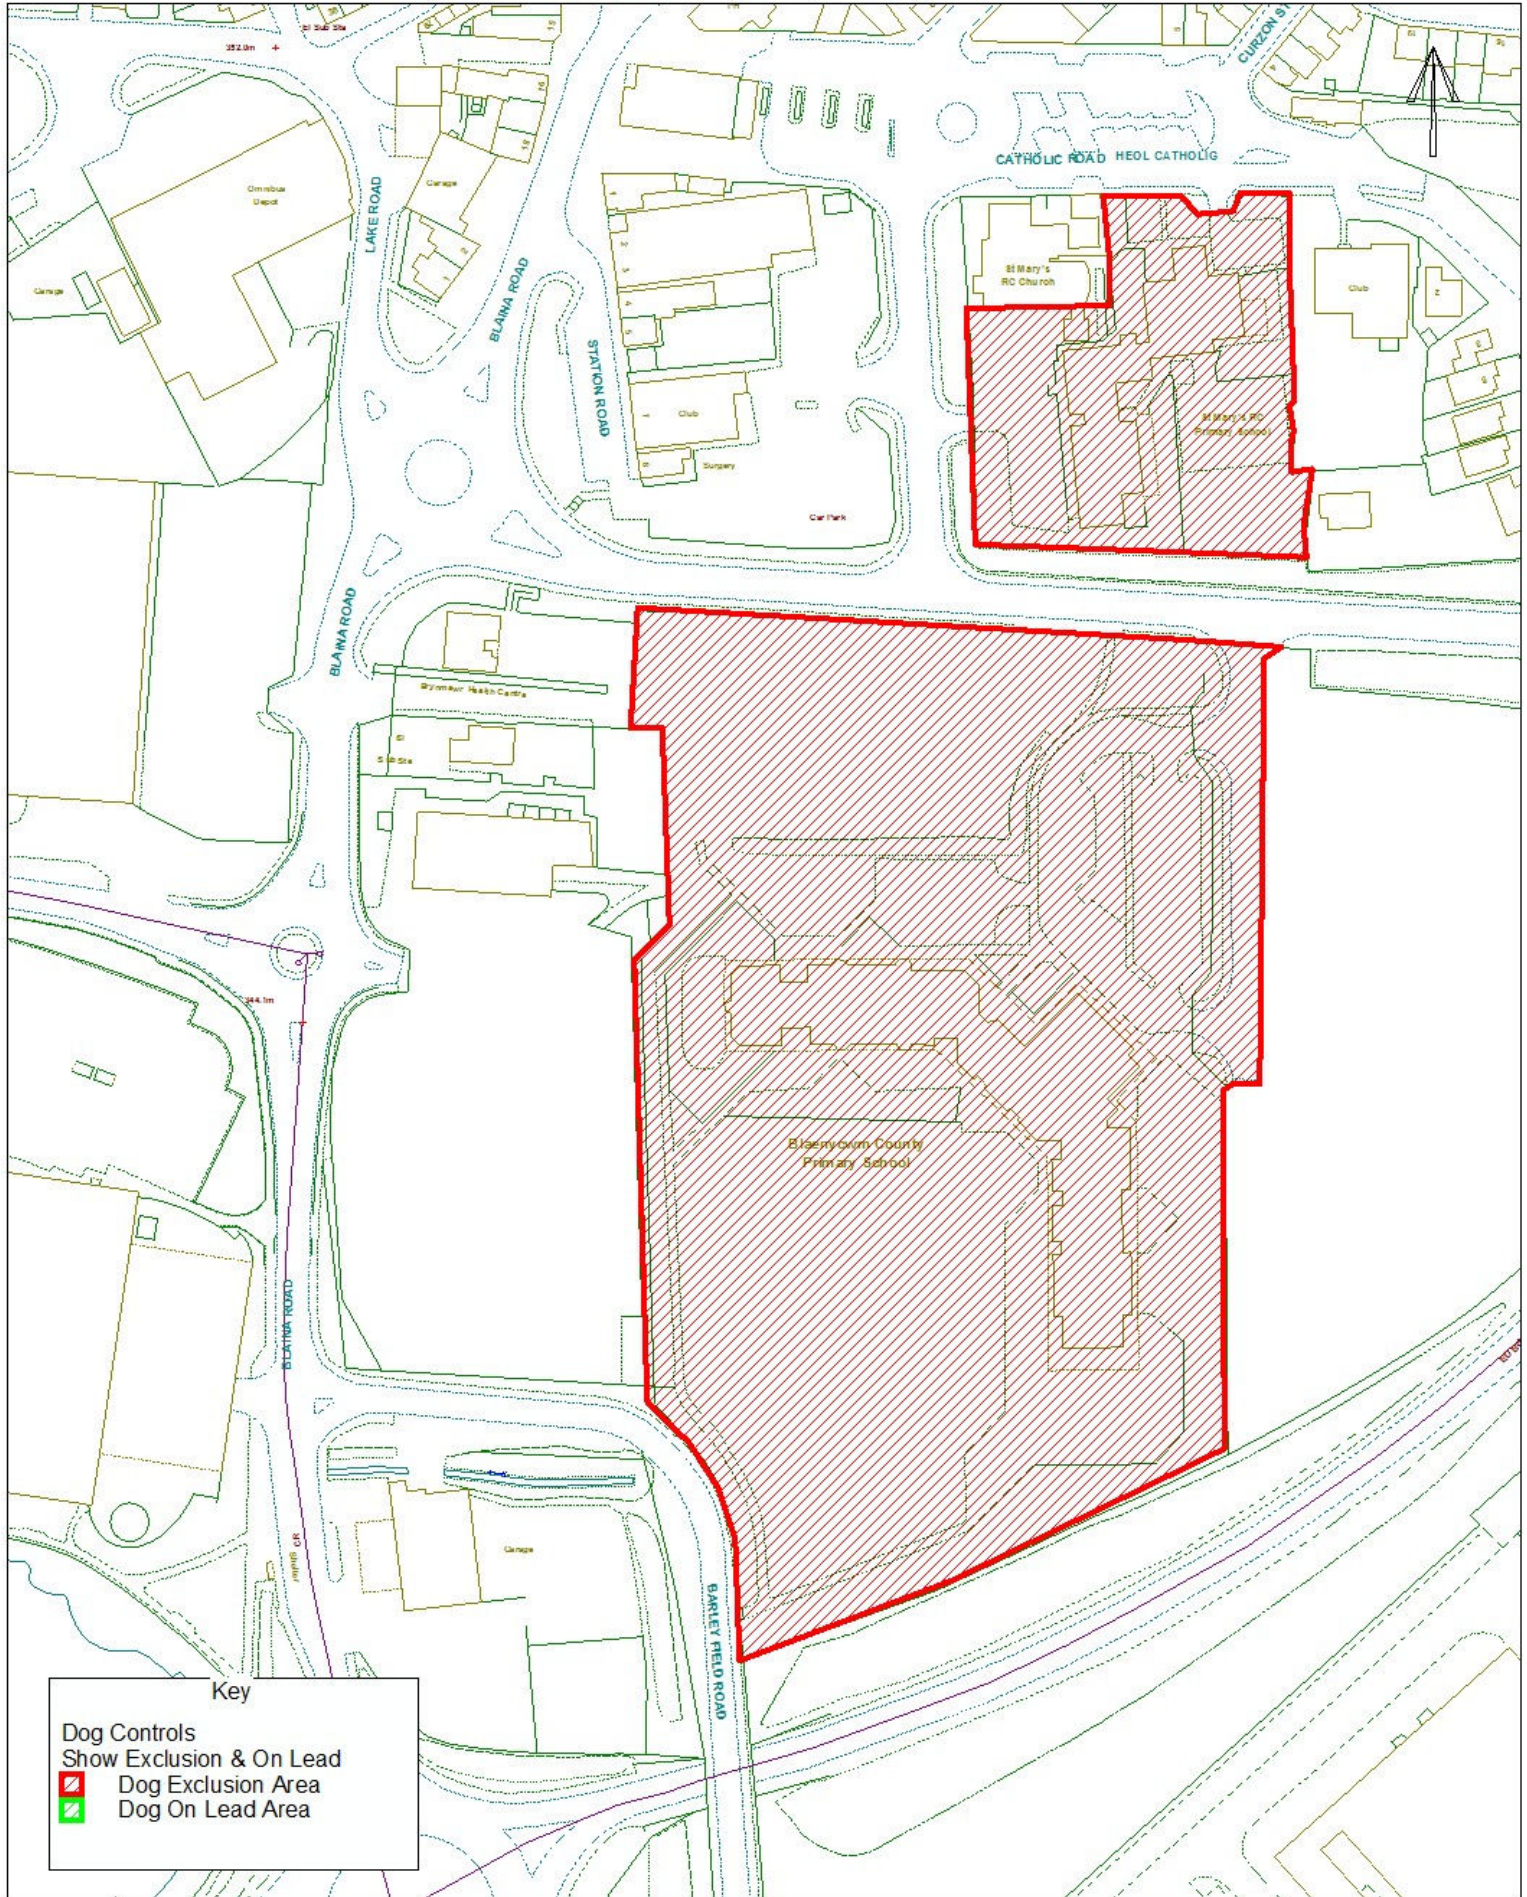

Blaenau Gwent County Borough Council

Dog Controls - Public Space Protection Order

Order Ref. No:	PSPO-DC-054 & PSPO-DC-055
Site Name:	Blaencwm Primary School & St Mary's R.C Primary School, Brynmawr
Easting:	319125
Northing:	211441

Reproduced from the Ordnance Survey Mapping with the permission of Her Majesty's Stationary Office (C) Crown Copyright. Unauthorised reproduction infringes Crown Copyright and may lead to prosecution or civil proceedings. BGBCB - LA09002L.

Atgynhychwyd o Fapiau'r Ordnance Survey chaniatad Rheolwr Llyfrfa Ei Mawrhydi (c) Hawlfraint y Goron.

Y mae atgynhyrchu heb awdurdod yn torri Hawlfraint y Goron a gall anwain at erlyniad neu achosion sifil. BGBCB - LA09002L

Key

- Dog Controls
- Show Exclusion & On Lead
- Dog Exclusion Area
- Dog On Lead Area