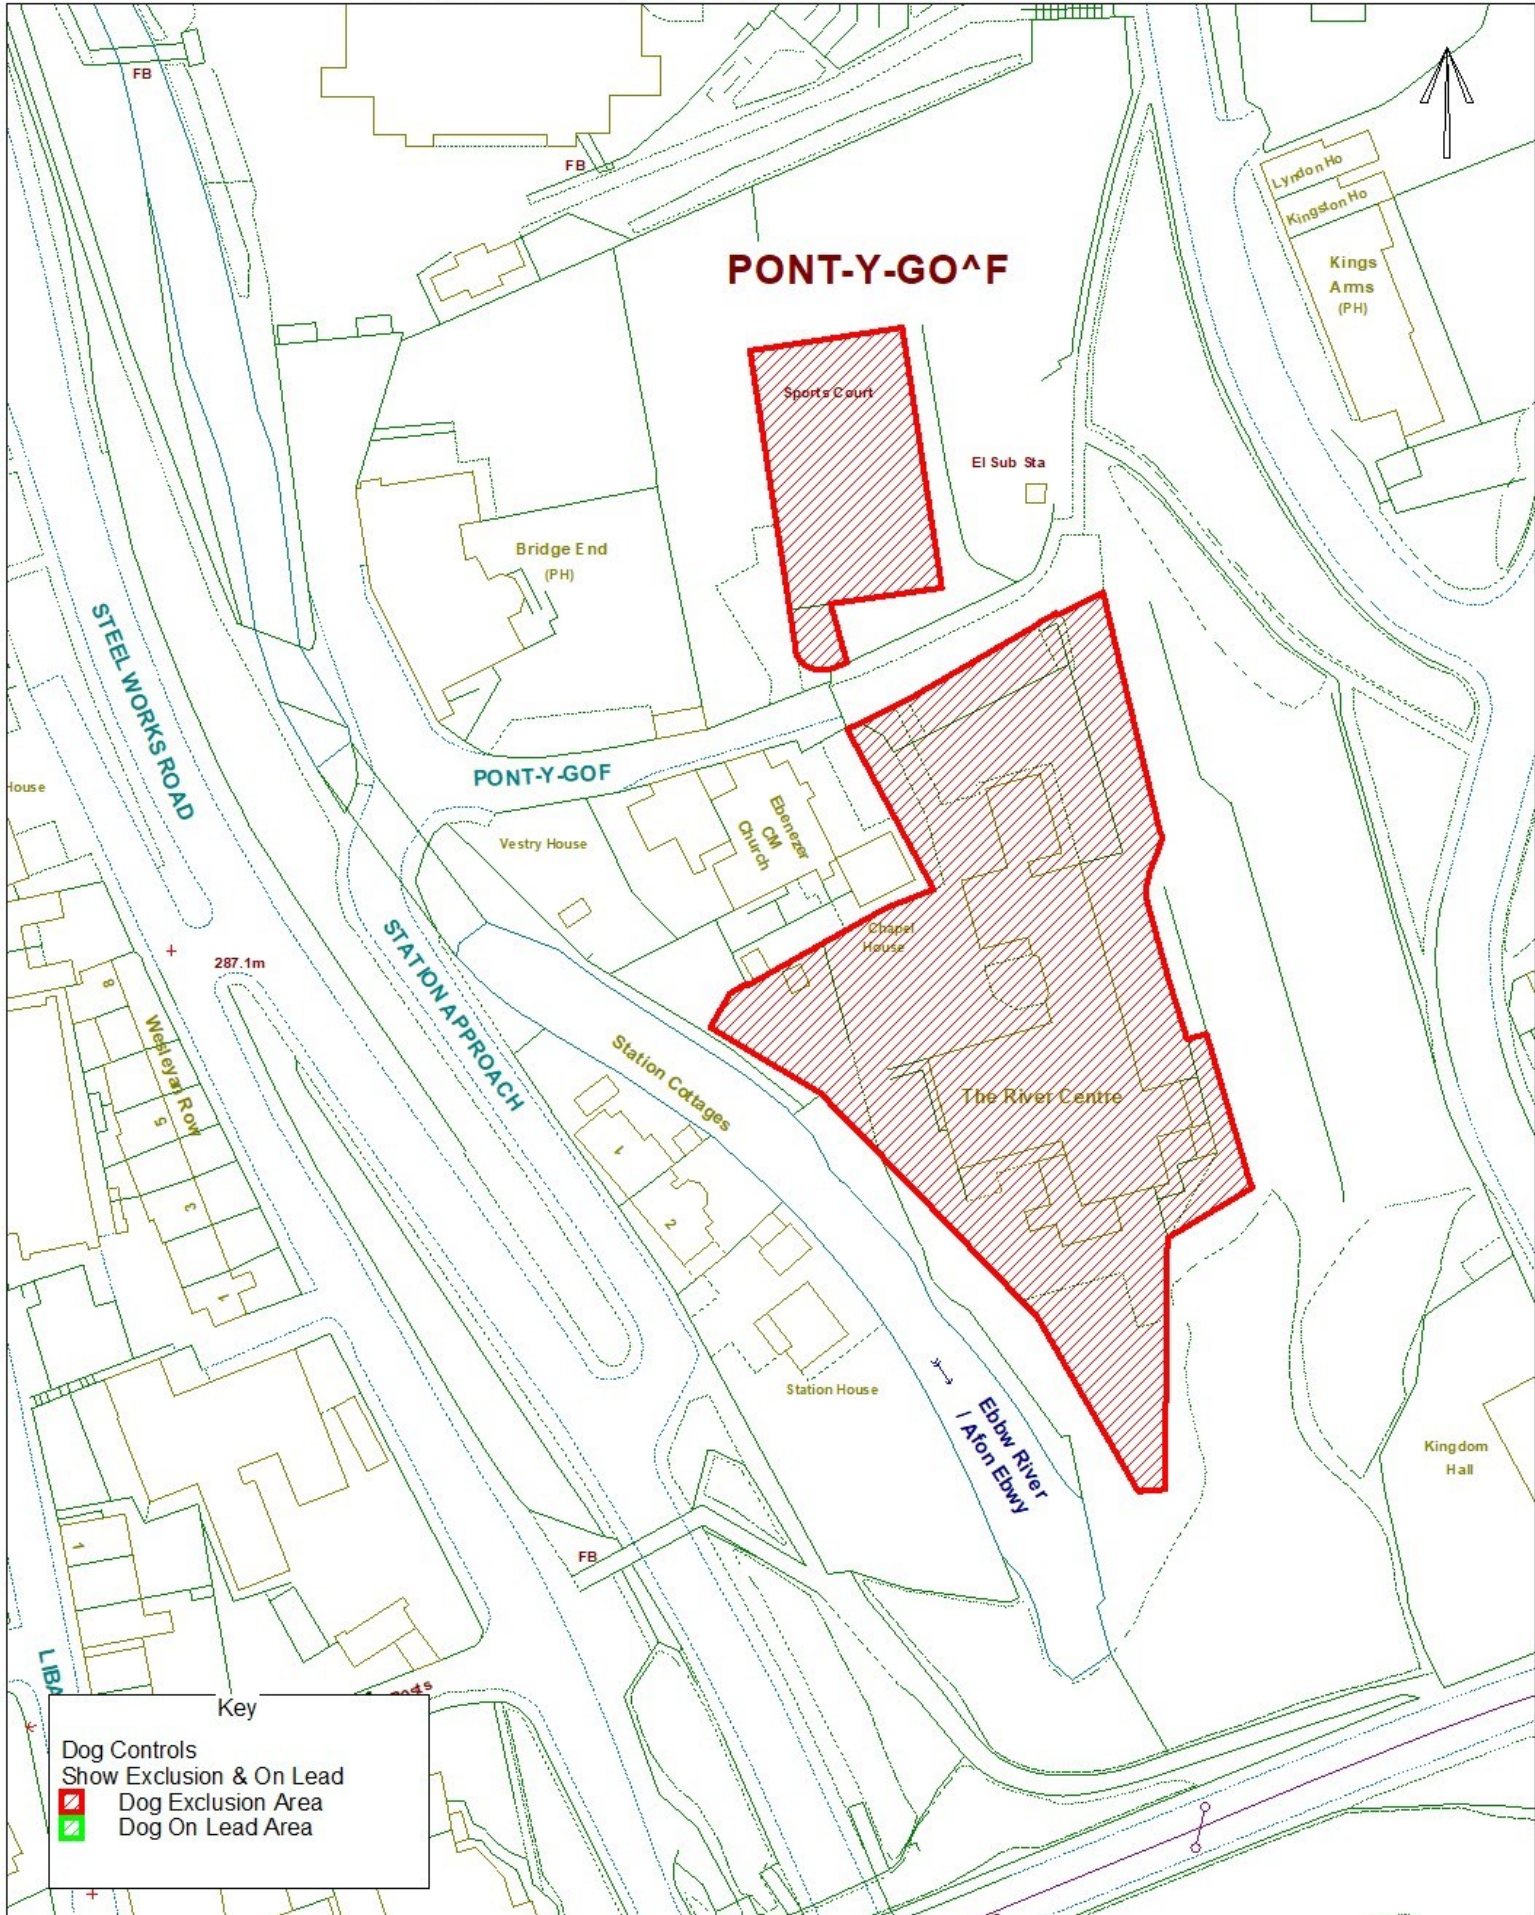

Blaenau Gwent County Borough Council

Dog Controls - Public Space Protection Order

Order Ref. No: PSPO-DC-077 & PSPO-DC-078

Site Name: Play area & River Centre 3-16 Learning Community Secondary Campus, Ebbw Vale

Easting: 316915 Northing: 210030

Reproduced from the Ordnance Survey Mapping with the permission of Her Majesty's Stationary Office (C) Crown Copyright. Unauthorised reproduction infringes Crown Copyright and may lead to prosecution or civil proceedings. BGCBC - LA09002L.

Atgynhychwyd o Fapiau'r Ordnance Survey chaniatad Rheolwr Llyfffa Ei Mawrhydi (c) Hawffraint y Goron.

Y mae atgynhychu heb awdurdod yn torri Hawffraint y Goron a gall arwain at erlyniad neu achosion sifil. BGCBC - LA09002L

Key

- Dog Controls
- Show Exclusion & On Lead
- Dog Exclusion Area
- Dog On Lead Area