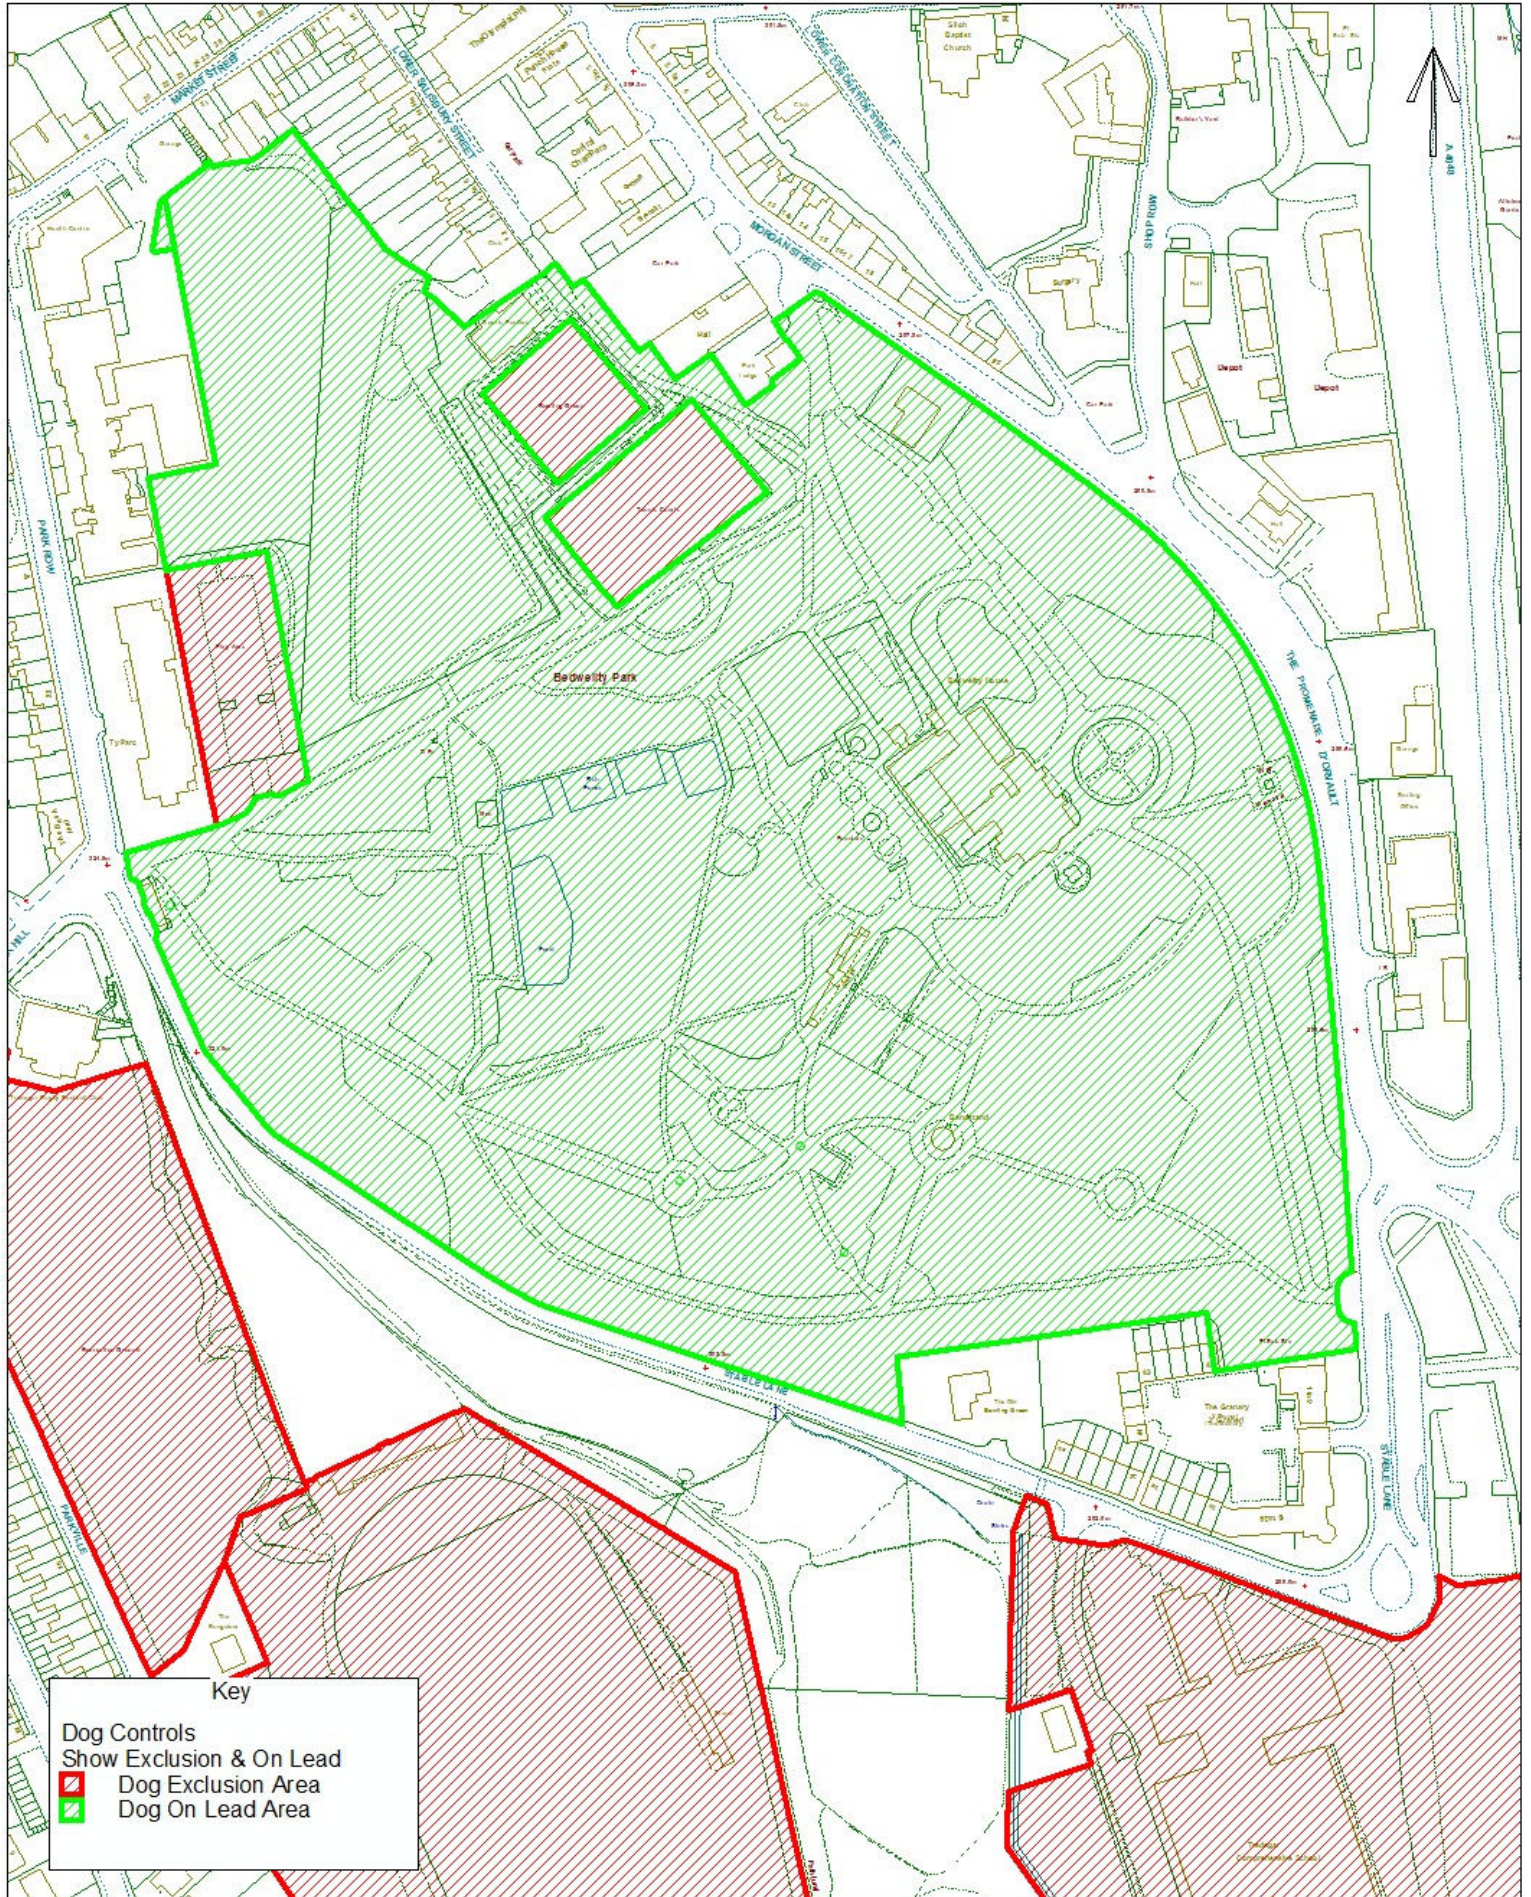

Blaenau Gwent County Borough Council

Dog Controls - Public Space Protection Order

Order Ref. No: PSPO-DC-110 & PSPO-DC-111

Site Name: Bedwellty Park, Tredegar.

Easting: 314247 Northing: 208489

Reproduced from the Ordnance Survey Mapping with the permission of Her Majesty's Stationary Office (C) Crown Copyright. Unauthorised reproduction infringes Crown Copyright and may lead to prosecution or civil proceedings. BGCBC - LA09002L.

Atgynhyrchwyd o Fapiau'r Ordnance Survey chaniatad Rheolwr Llyfrfa Ei Mawrhydi (c) Hawlfraint y Goron.

Y mae atgynhyrchu heb awdurdod yn torri Hawlfraint y Goron a gall arwain at erlyniad neu achosion sifil. BGCBC - LA09002L

Key

Dog Controls
Show Exclusion & On Lead

- Dog Exclusion Area
- Dog On Lead Area