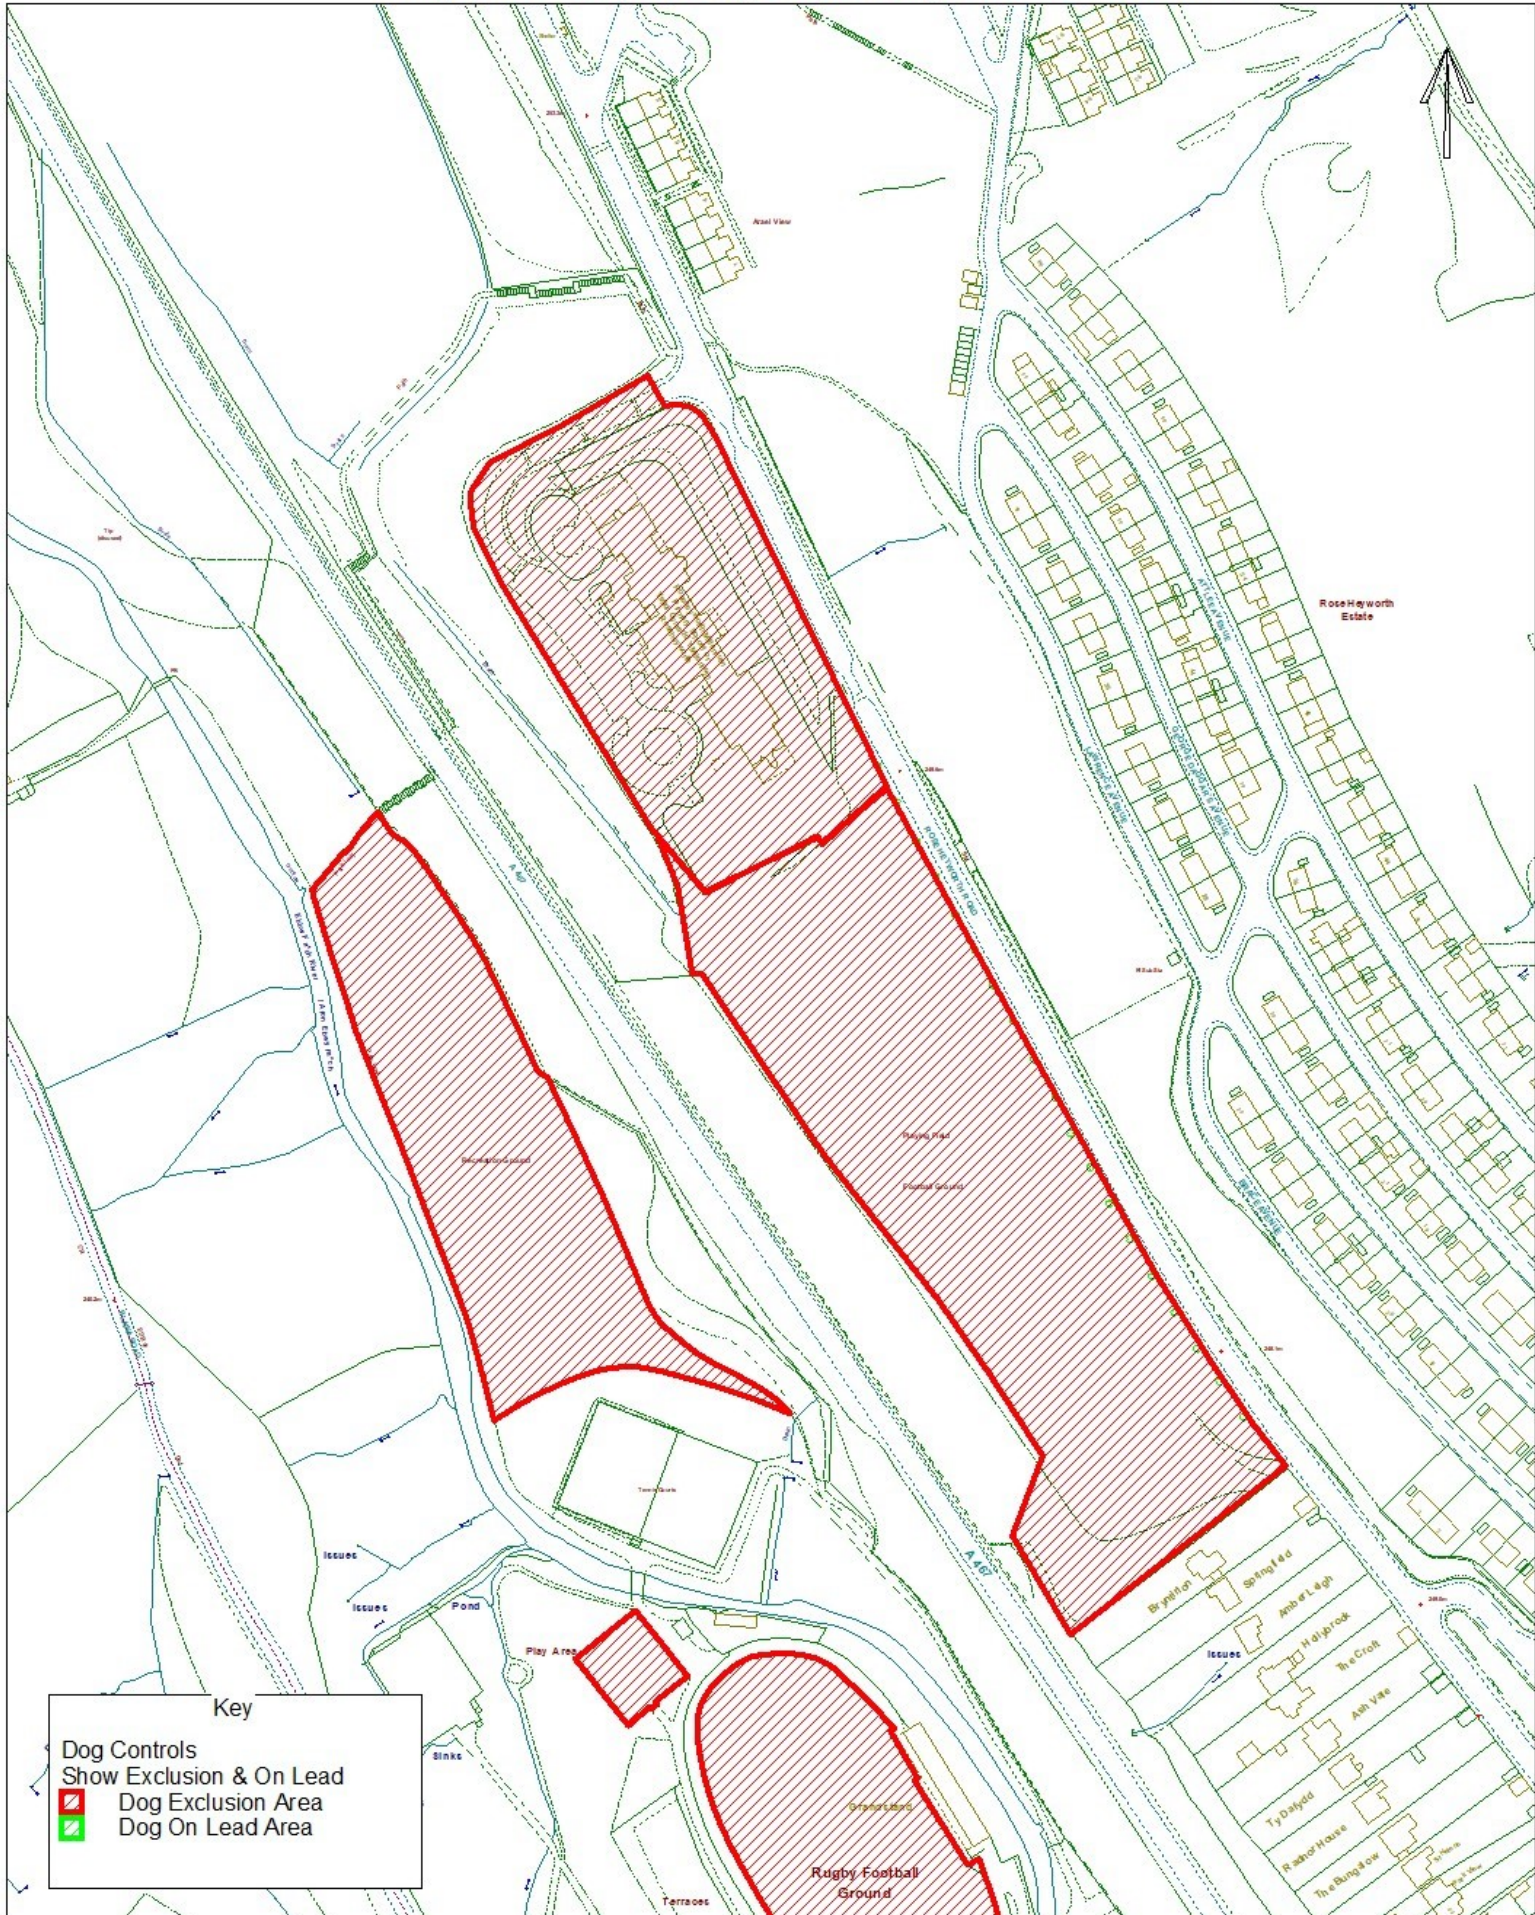

Blaenau Gwent County Borough Council

Dog Controls - Public Space Protection Order

Order Ref. No: Sports Ground, Roseheyworth Road, Abertillery

Site Name: PSPO-DC-026

Easting: 320768 Northing: 205211

Reproduced from the Ordnance Survey Mapping with the permission of Her Majesty's Stationary Office (C) Crown Copyright. Unauthorised reproduction infringes Crown Copyright and may lead to prosecution or civil proceedings. BGCBC - LA09002L.

Atgynhychwyd o Fapiau'r Ordnance Survey chaniatod Rheolwr Llyfffa Ei Mawrhydi (c) Hawffraint y Goron.

Y mae atgynhyrchu heb awdurdod yn torri Hawffraint y Goron a gall arwain at erlyniad neu achosion sifil. BGCBC - LA09002L

Key

- Dog Controls
- Show Exclusion & On Lead
- Dog Exclusion Area
- Dog On Lead Area