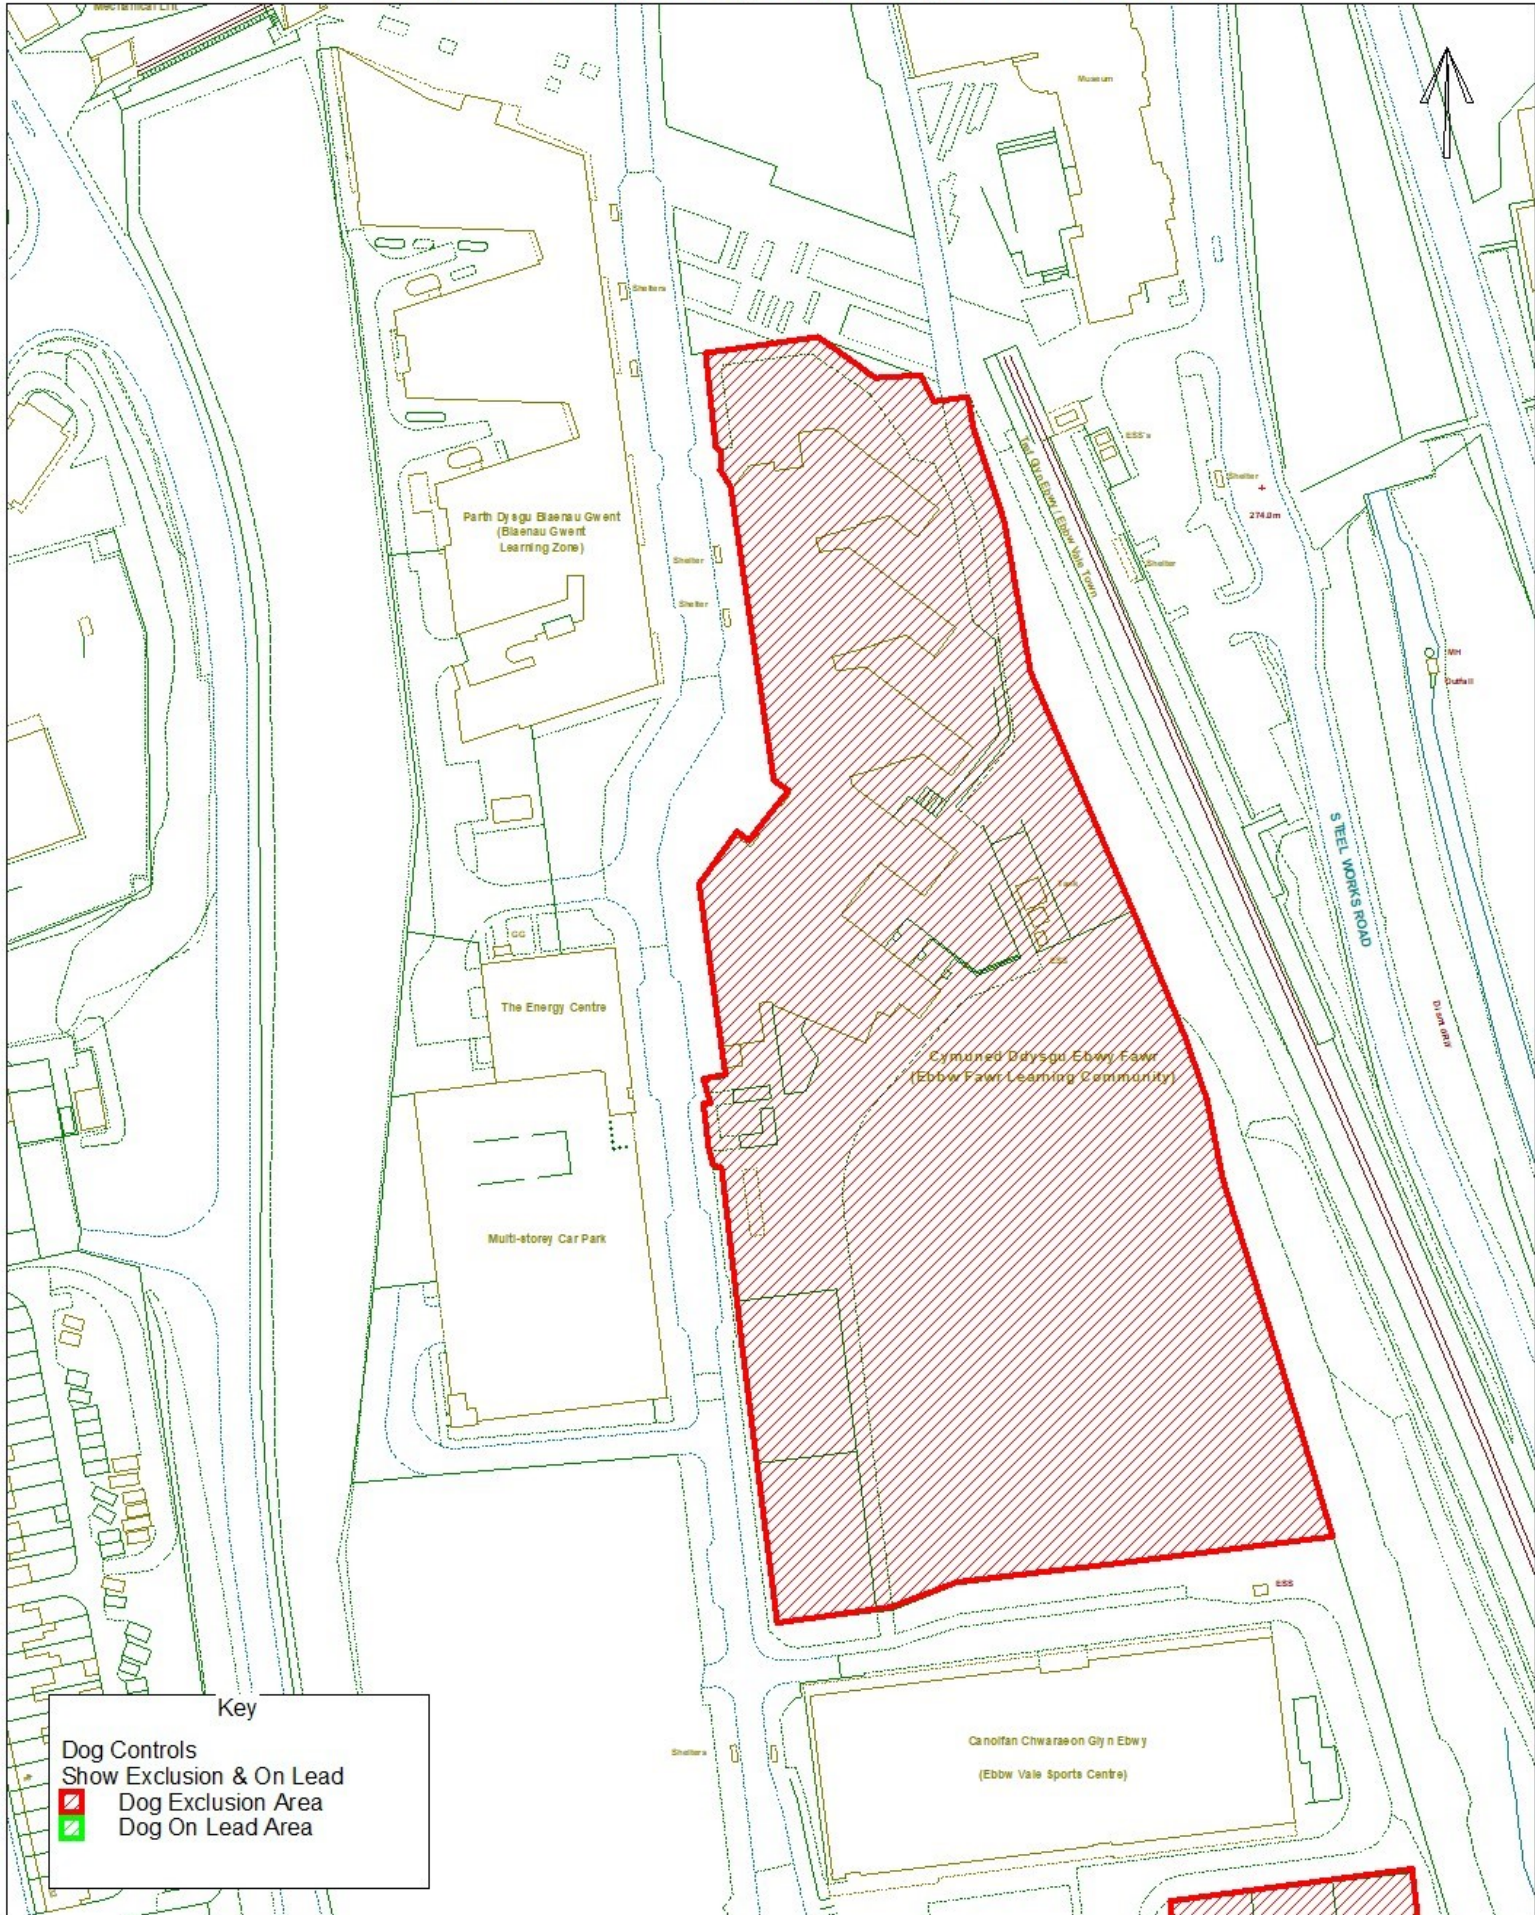

## Dog Controls - Public Space Protection Order

Order Ref. No: PSPO-DC-121

Site Name: Ebbw Fawr Learning Community Secondary Phase, Former Steellworks Site, Ebbw Vale

Easting: 317074 Northing: 209226

Reproduced from the Ordnance Survey Mapping with the permission of Her Majesty's Stationary Office (C) Crown Copyright. Unauthorised reproduction infringes Crown Copyright and may lead to prosecution or civil proceedings. BGBCB - LA09002L.

Atgynhychwyd o Fapiau'r Ordnance Survey chaniatod Rheolwr Llyfffa Ei Mawrhydi (c) Hawffraint y Goron.

Y mae atgynhyrchu heb awdurdod yn torri Hawffraint y Goron a gall arwain at erlyniad neu achosion sifil. BGBCB - LA09002L

Key

- Dog Controls
- Show Exclusion & On Lead
-  Dog Exclusion Area
-  Dog On Lead Area