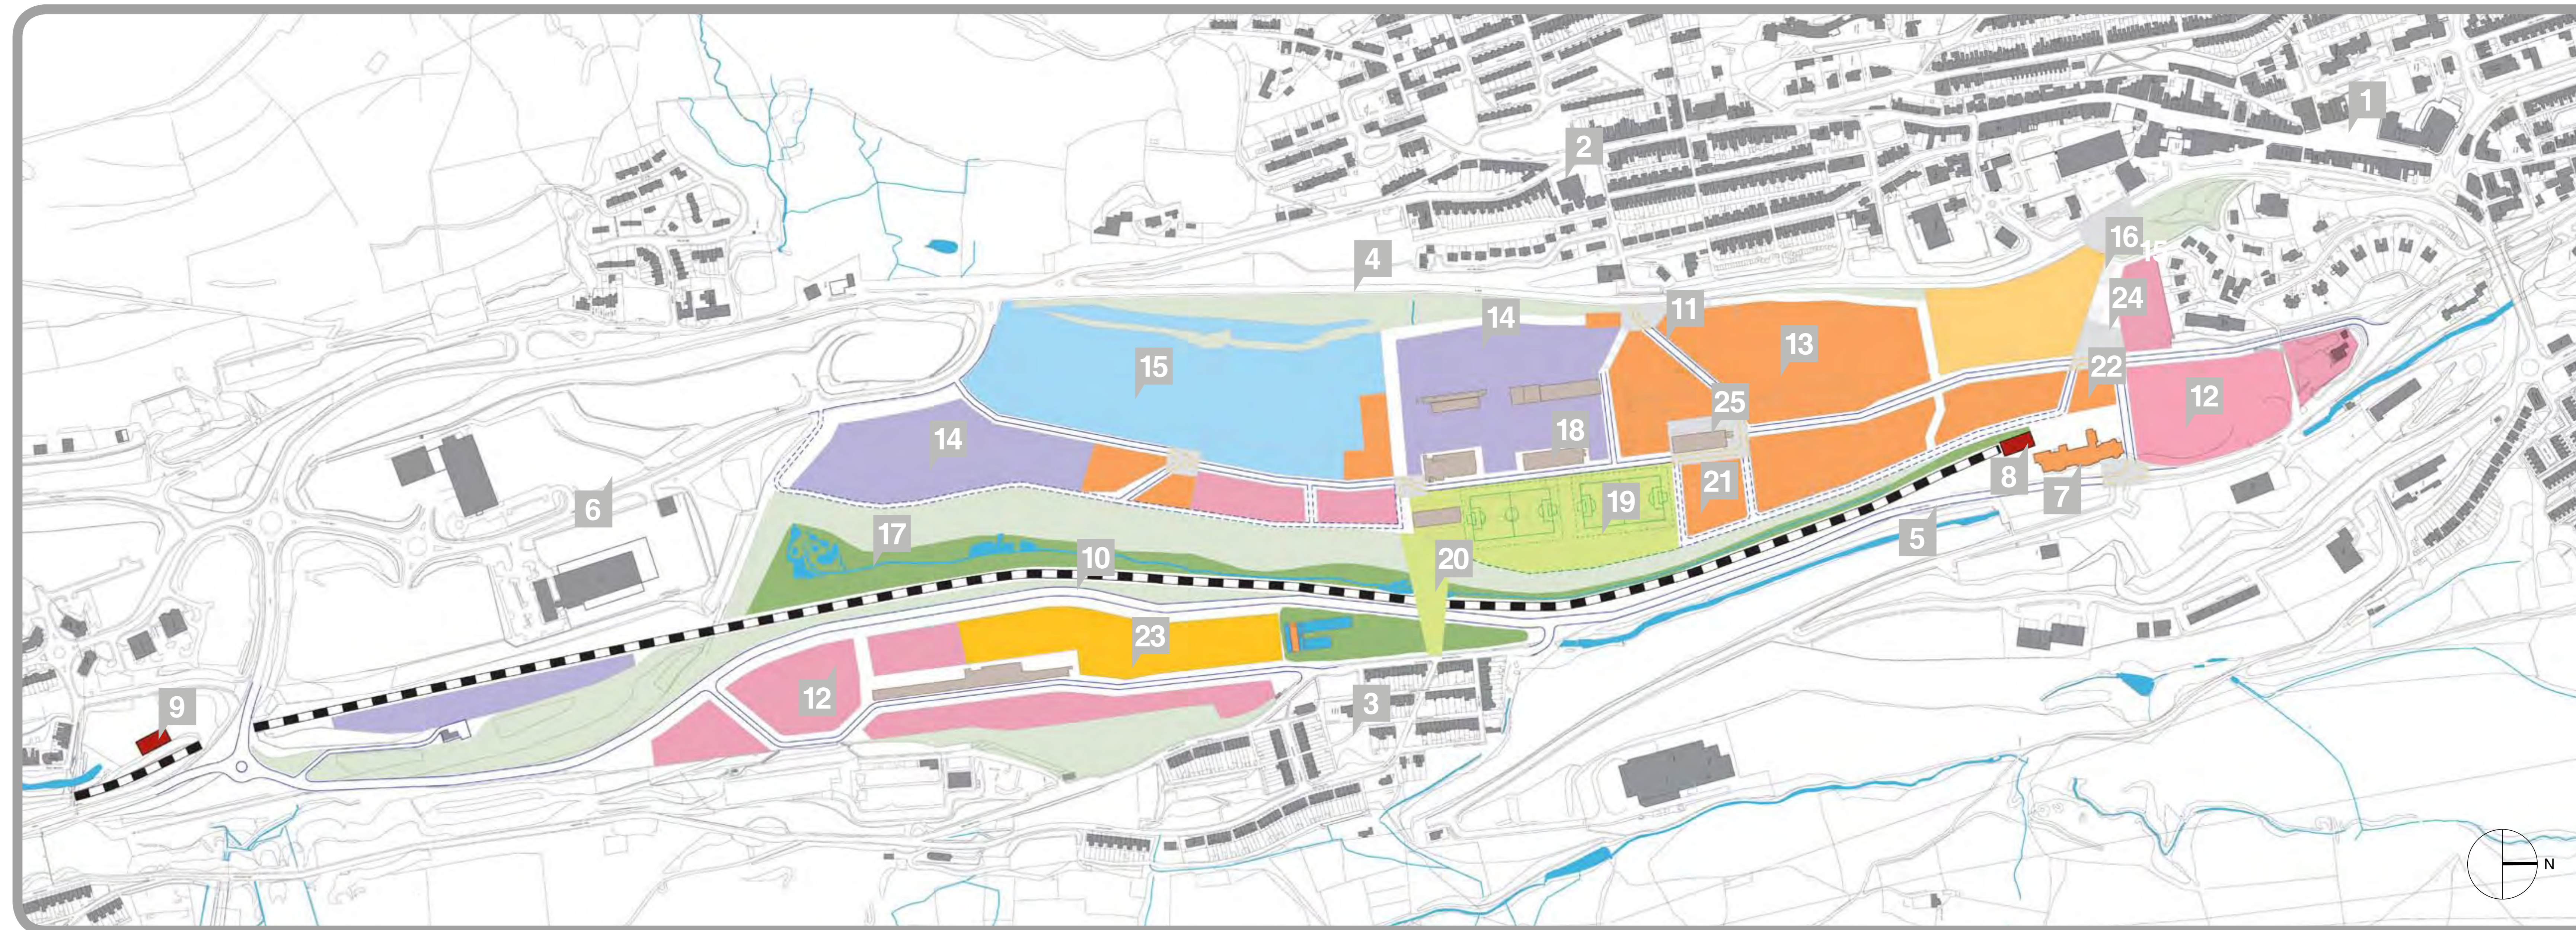

The Masterplan Prif Gynllun

The Masterplan proposes a mix of uses including the Learning Campus, Local General Hospital, Leisure Centre and Sports Pitches, a Theatre, high quality offices and around 500 homes. Mixed-use areas will be predominantly residential with local amenities such as a corner shop and smaller business units.

The Learning Campus and the Hospital are catalysts for regeneration of the Steelworks site and will be beacons for the regeneration of Blaenau Gwent as a whole.

The development of the site will be phased over several years, with the Hospital expected to be one of the first schemes to be built. The Learning Campus will provide a unique, vibrant and accessible destination that integrates post-16 education, leisure, community and business facilities on one site.

Mae'r Campws Dysgu a'r Ysbyty yn gatalyddion hanfodol ar gyfer adfywiad safle'r Gwaith Dur ac yn ysbrydoliaeth ar gyfer adfywiad Blaenau Gwent gyfan.

Caiff datblygiad y safle ei gyflwyno'n raddol dros nifer o flynyddoedd, gan ddisgwyl i'r Ysbyty i fod yn un o'r cynlluniau cyntaf i'w adeiladu. Bydd y Campws Dysgu yn darparu cyrchfan unigryw, dirgrydol a chyraeddadwy sydd yn integreiddio cyfleusterau addysg ôl-16, hamdden, cymunedol a busnes ar yr un safle.

Use Plan / Defnyddio Cynllun

- 01 **Town Centre** Canol y Dref
- 02 **Christ Church** Eglwys y Drindod
- 03 **Ty Llwyn** Ty Llwyn
- 04 **A4046**
- 05 **Steelworks Road** Ffordd y Gwaith Dur
- 06 **Victoria Business Park** Parc Busnes Fictoria
- 07 **General Offices** Swyddfeydd Cyffredinol
- 08 **Terminus Station** Gorsaf Derfynfa
- 09 **Parkway Station** Gorsaf Parkway