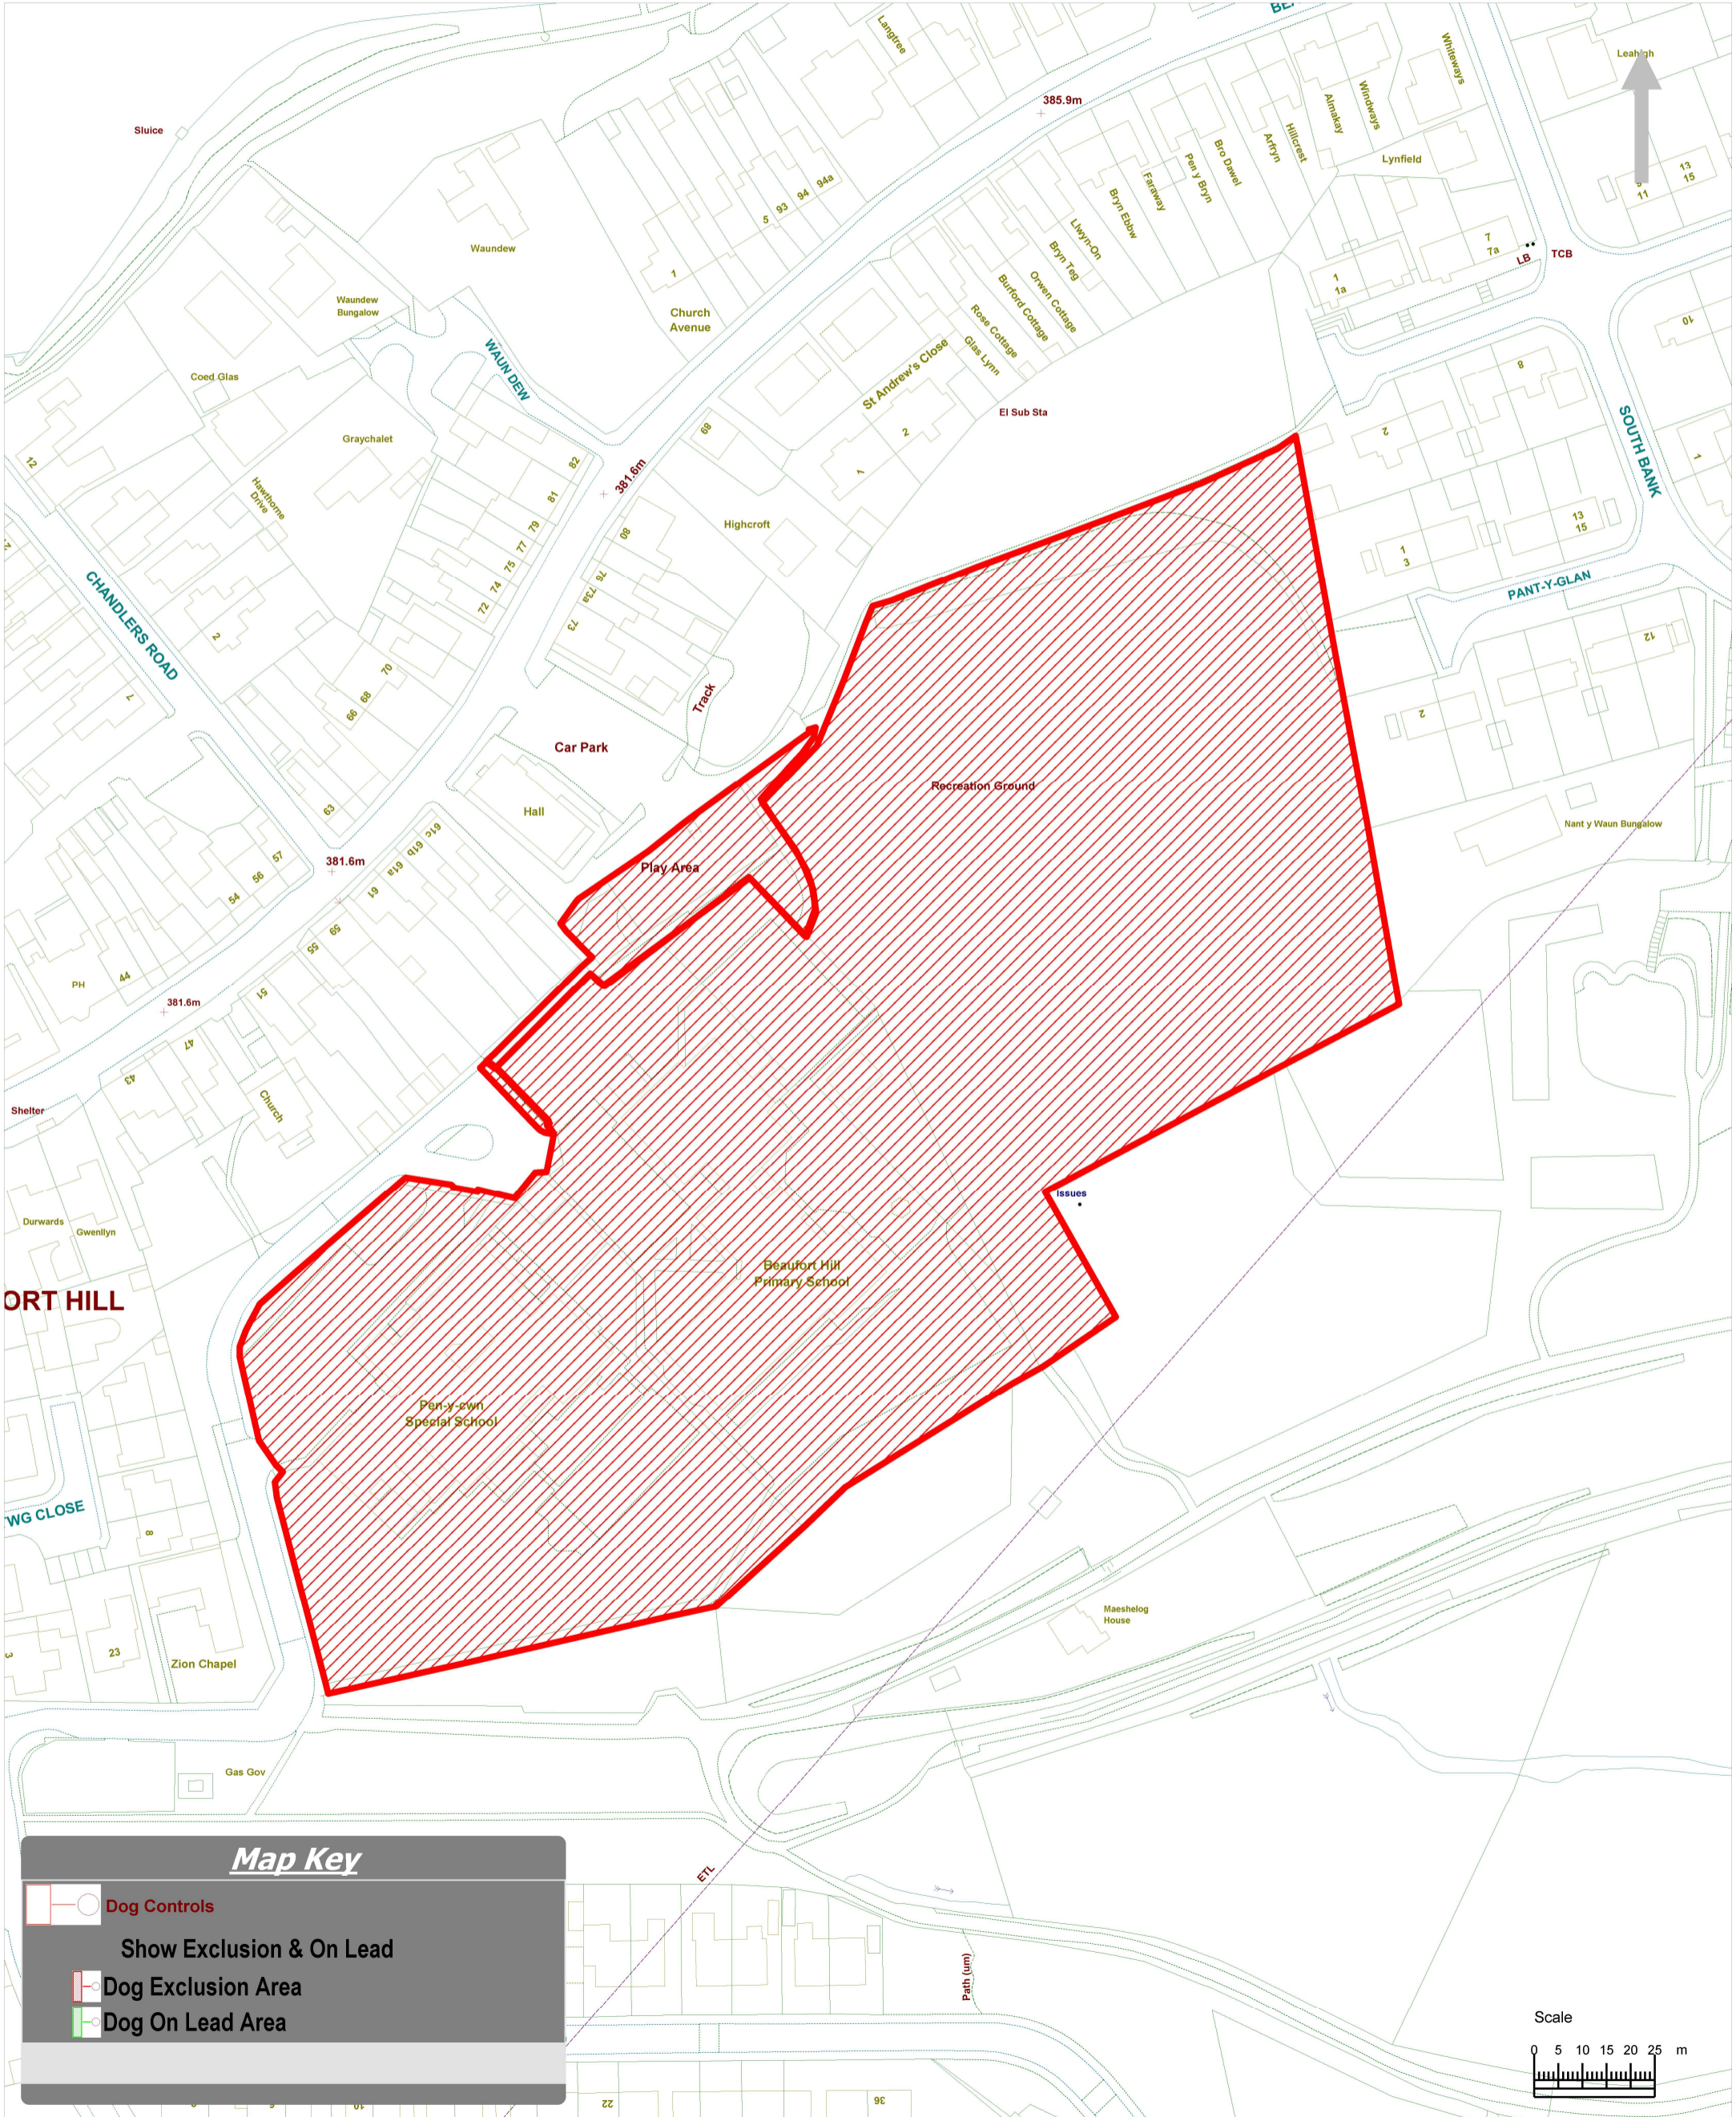

Order Ref. No.	PSPO-DC-063
Site Name	Beaufort Hill Primary school, Playground & Recreation Ground

Scale: 1:1250 Map Sheet Reference: SO1711NE

This map is reproduced from Ordnance Survey material with the permission of Ordnance Survey on behalf of Her Majesty's Stationery Office (C) Crown copyright. Unauthorised reproduction infringes Crown copyright and may lead to prosecution or civil proceedings.

Blaenau Gwent County Borough Council
OS Licence number 100042034, 2021

Map Key

-  Dog Controls
- Show Exclusion & On Lead**
-  Dog Exclusion Area
-  Dog On Lead Area