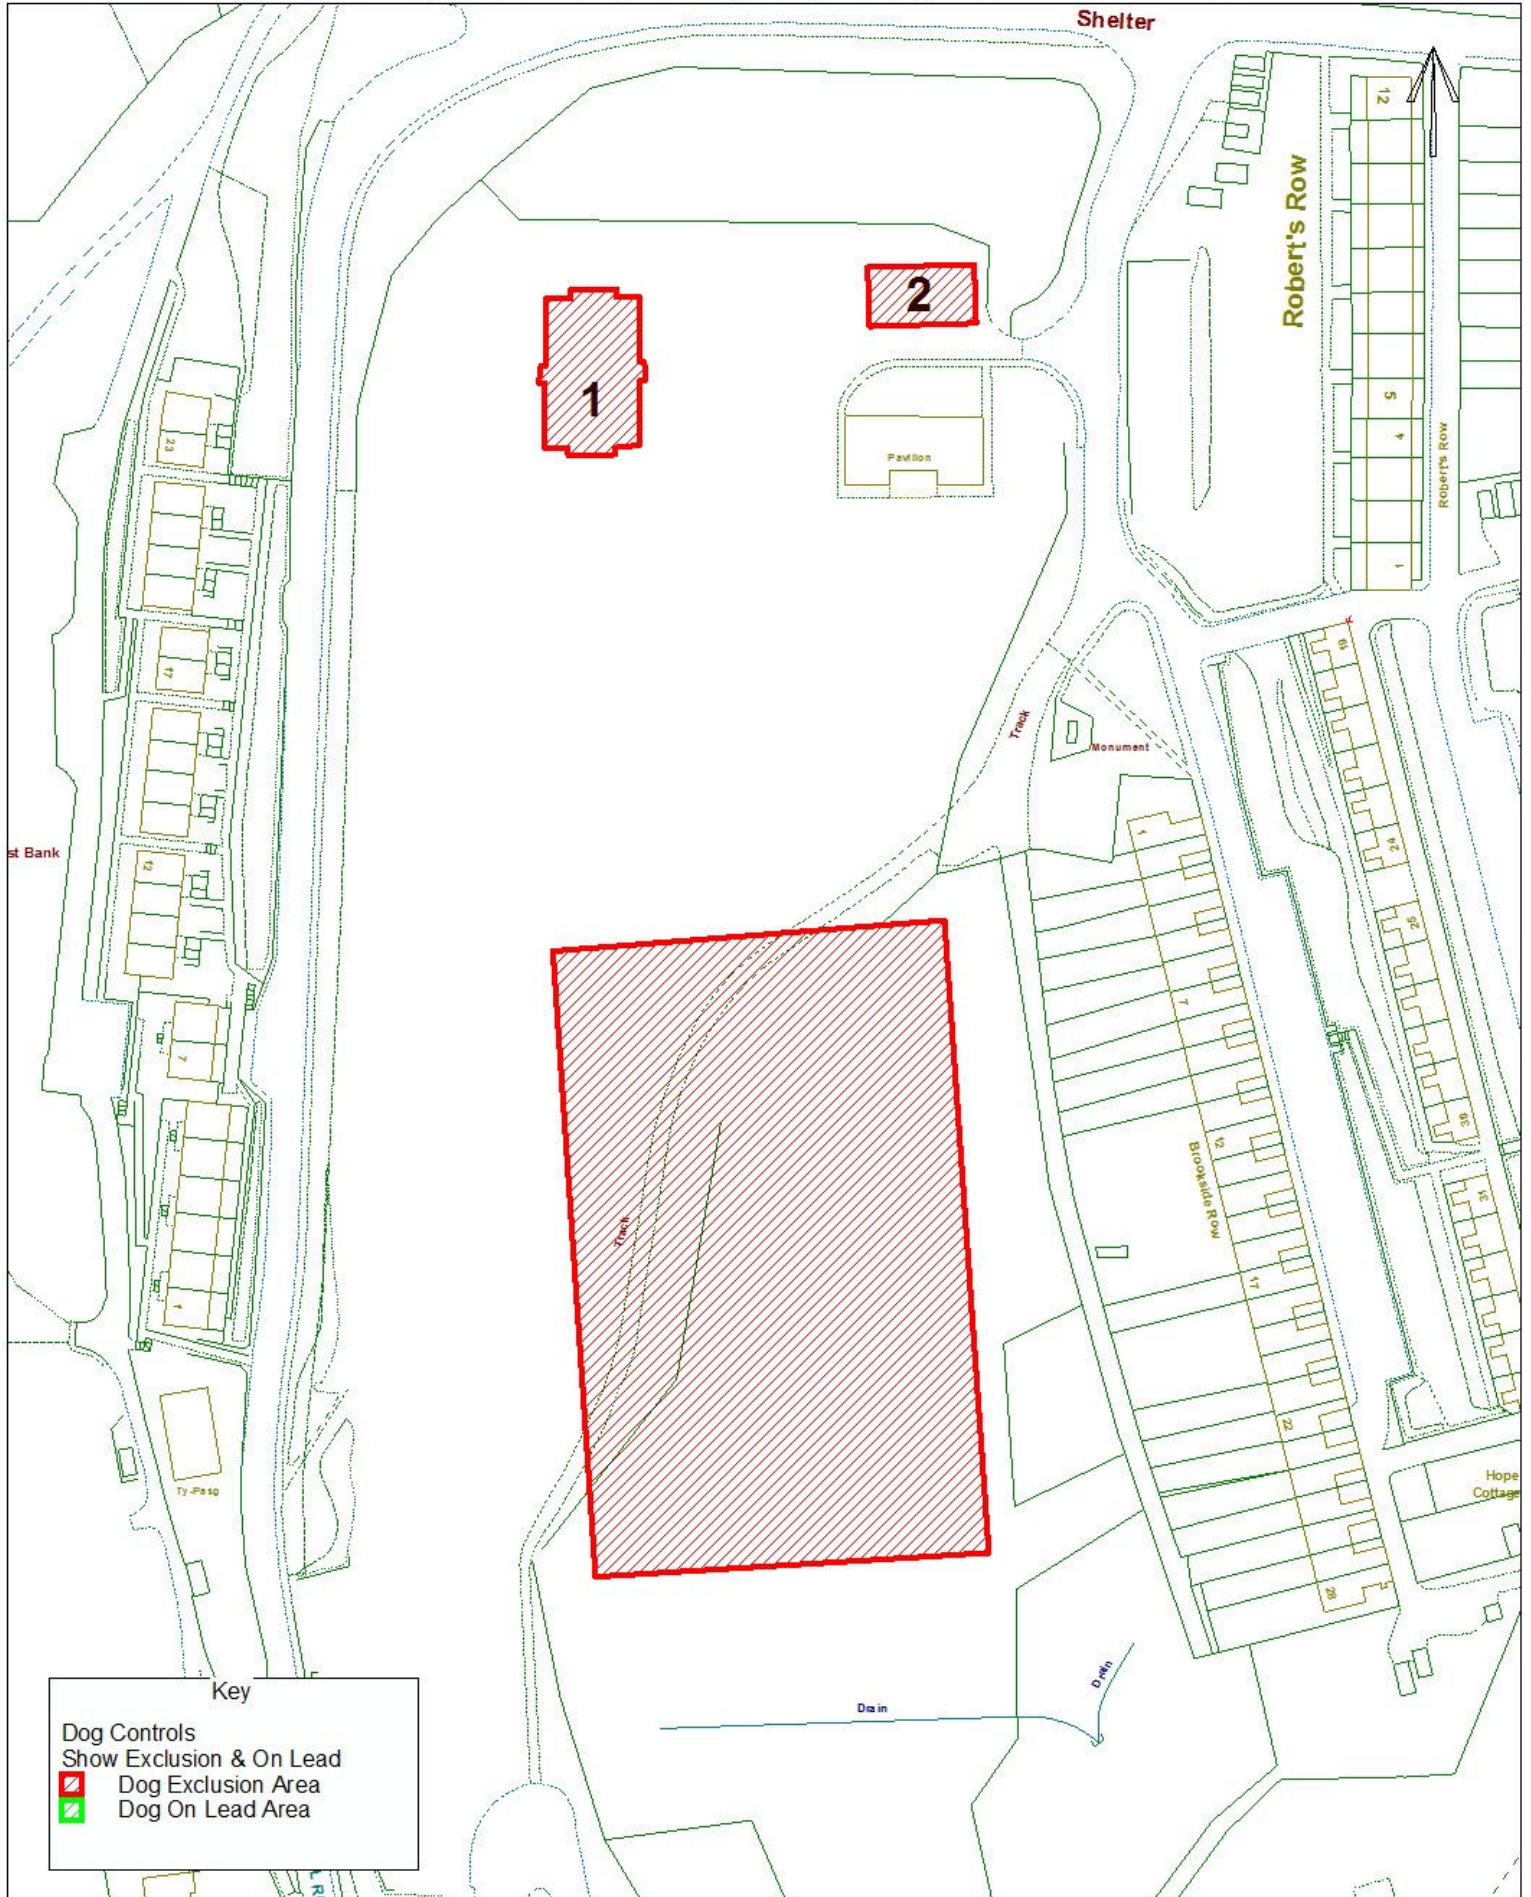

## Dog Controls - Public Space Protection Order

|                |   |
|----------------|---|
| Order Ref. No: | PSPO-DC-029 & PSPO-DC-30 & PSPO-DC-031            |
| Site Name:     | Jim Owen Playing Field & Playgrounds, Abertillery |
| Easting:       | 321696  |
| Northing:      | 205902  |

Reproduced from the Ordnance Survey Mapping with the permission of Her Majesty's Stationary Office (C) Crown Copyright. Unauthorised reproduction infringes Crown Copyright and may lead to prosecution or civil proceedings. BGCB - LA09002L.

**Key**

- Dog Exclusion Area
- Dog On Lead Area