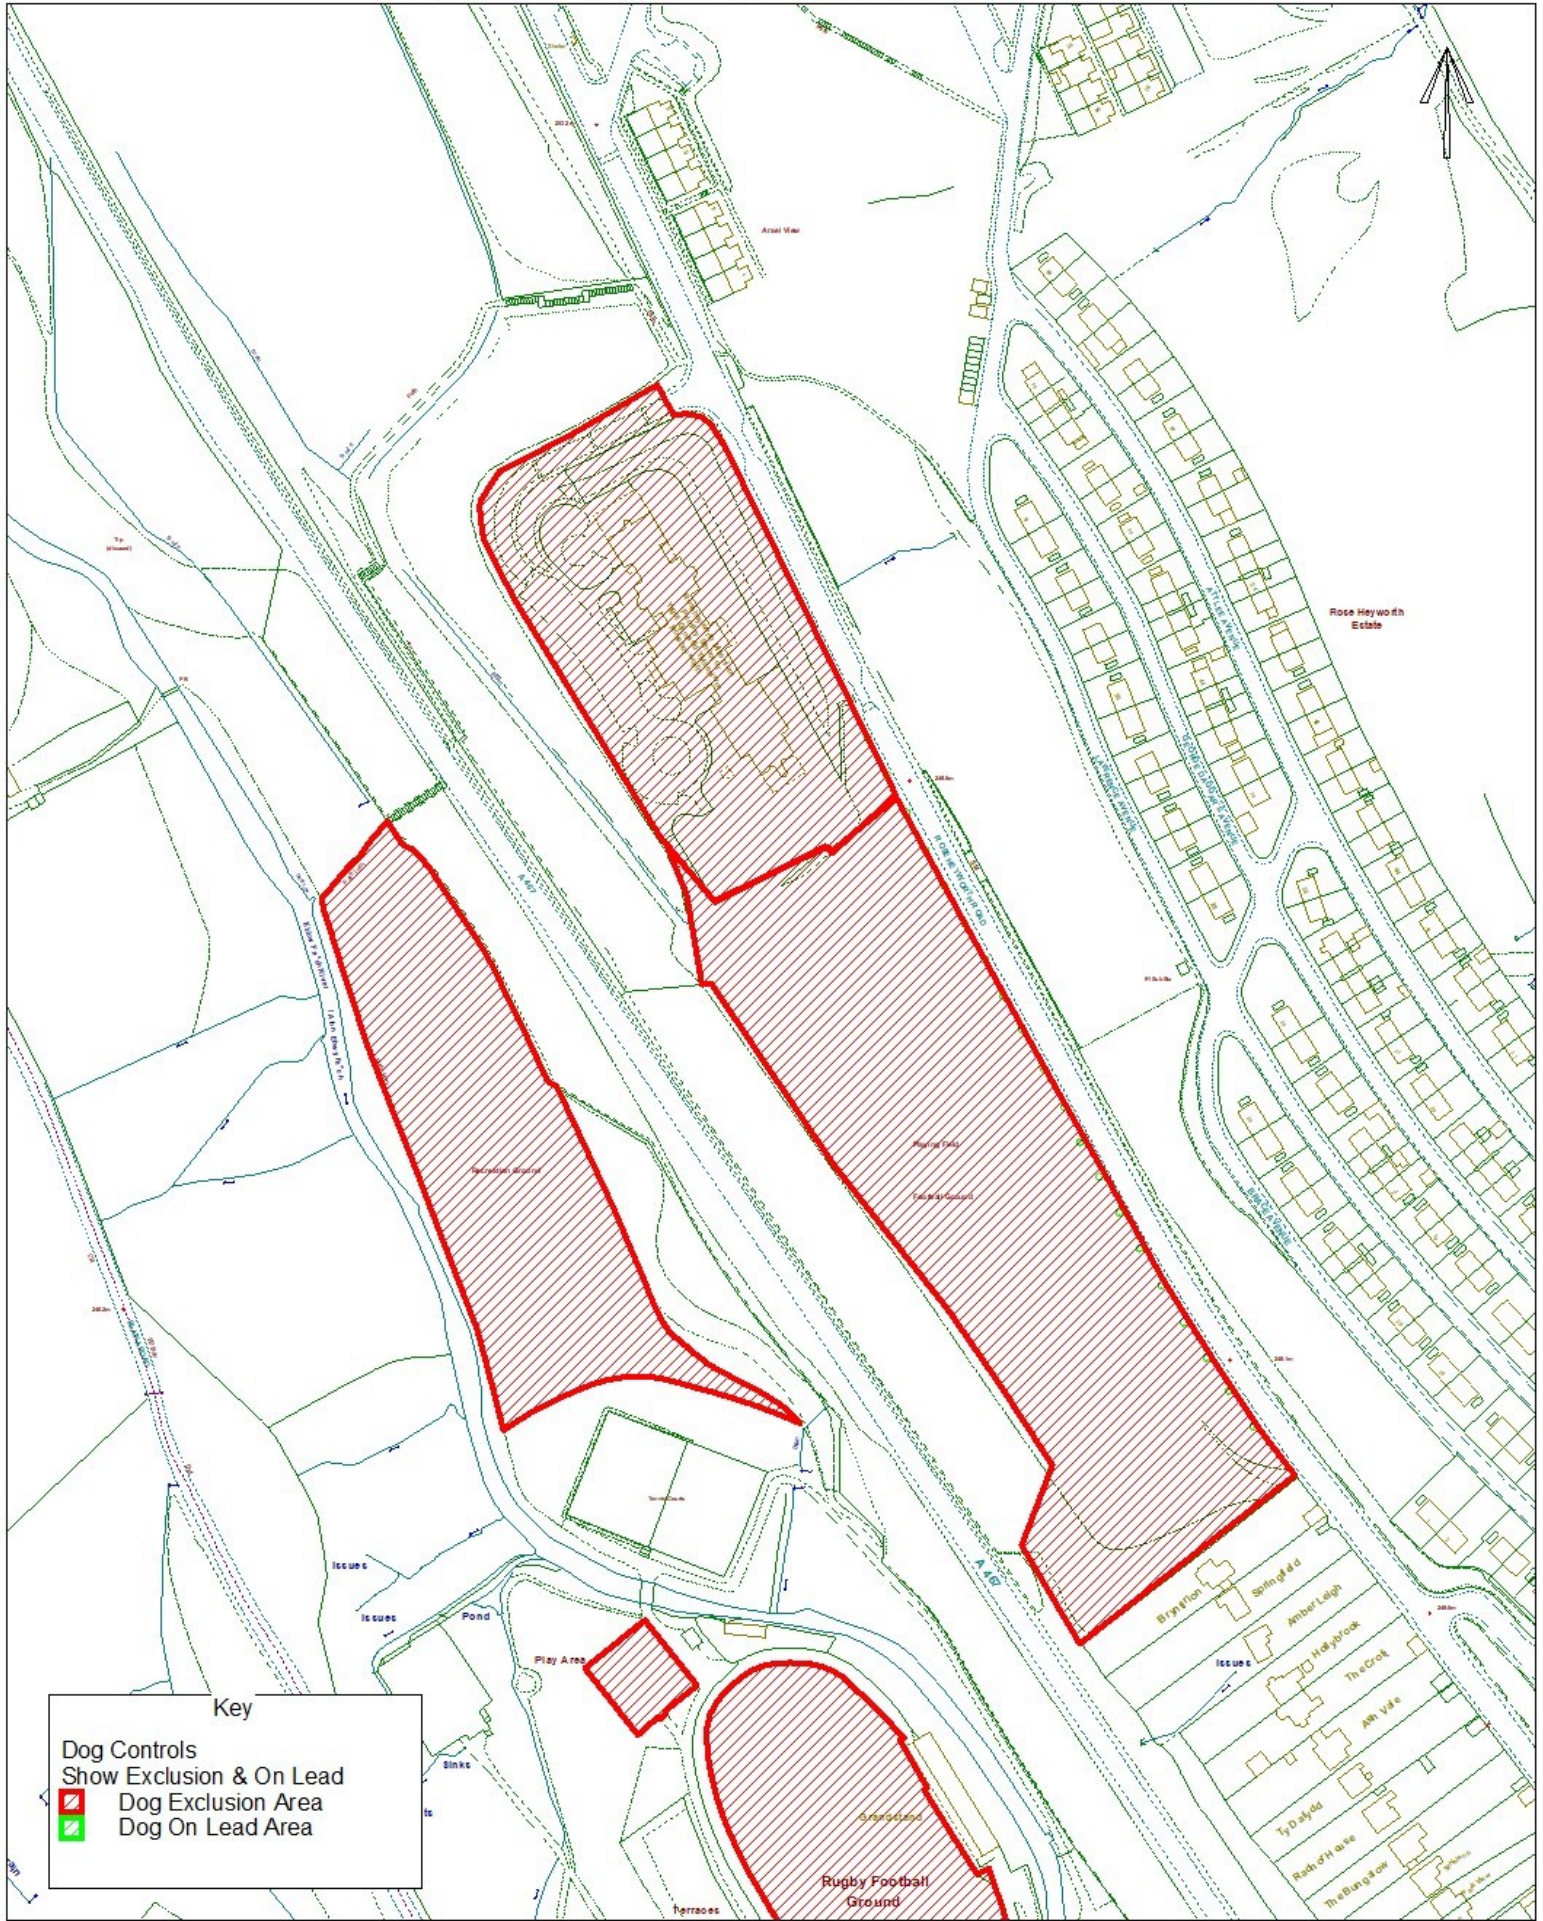

## Dog Controls - Public Space Protection Order

Order Ref. No: Abertillery Learning Community, Roseheyworth Road

Site Name: PSPO-DC-025

Easting: 320765 Northing: 205214

Reproduced from the Ordnance Survey Mapping with the permission of Her Majesty's Stationary Office (C) Crown Copyright. Unauthorised reproduction infringes Crown Copyright and may lead to prosecution or civil proceedings. BGCBC - LA09002L.

Atgynhychwyd o Fapiau'r Ordnance Survey chaniatad Rheolwr Llyfffa Ei Mawrhydi (c) Hawlfraint y Goron.

Y mae atgynhyrchu heb awdurdod yn torri Hawlfraint y Goron a gall arwain at erlyniad neu achosion sifil. BGCBC - LA09002L

**Key**

- Dog Controls
- Show Exclusion & On Lead
-  Dog Exclusion Area
-  Dog On Lead Area